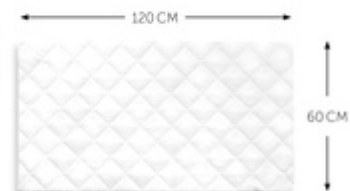

BED ME 120X60 CM
FITTED SHEET FOR TRAVEL COTS

- Spannbettlaken für Kinderbetten (120 x 60 cm)
- Atmungsaktiv und temperaturnausgleichend
- Auch als Bed Me 80 x 50 cm erhältlich

PERFECT FOR
HAUCK TRAVEL COTS

FOR TRAVEL COTS

The Bed Me fitted sheet (120 x 60 cm) is universal and can be used for all mattresses that measure 120 x 60 cm. The Bed Me is also compatible with our Sleeper mattress - the perfect complement for hauck travel mattresses and travel beds.

BED ME 120X60 CM FITTED SHEET FOR TRAVEL COTS

Product Images

AVAILABLE IN DIFFERENT SIZES & COLOURS

BED ME 120X60 CM

FITTED SHEET FOR TRAVEL COTS

This universal fitted sheet Bed Me (120 x 60 cm) can be used for all mattresses measuring 120 x 60 cm. It also fits perfectly on our separately available Sleeper mattresses. The perfect complement to hauck mattresses and travel beds.

Product net weight 0,35 kg 0.77 lb / US

Age information 0 - 36 months

Dimensions

Built up 47.2 x 23.6 in