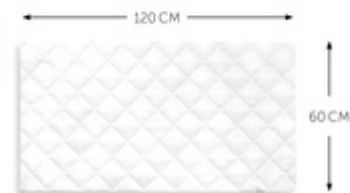

BED ME 120X60 CM  
FITTED SHEET FOR TRAVEL COTS

- Spannbettlaken für Kinderbetten (120 x 60 cm)
- Atmungsaktiv und temperaturnausgleichend
- Auch als Bed Me 80 x 50 cm erhältlich

PERFECT FOR  
**HAUCK TRAVEL COTS**

FOR TRAVEL COTS

The Bed Me fitted sheet (120 x 60 cm) is universal and can be used for all mattresses that measure 120 x 60 cm. The Bed Me is also compatible with our Sleeper mattress - the perfect complement for hauck travel mattresses and travel beds.

## BED ME 120X60 CM

FITTED SHEET FOR TRAVEL COTS

This universal fitted sheet Bed Me (120 x 60 cm) can be used for all mattresses measuring 120 x 60 cm. It also fits perfectly on our separately available Sleeper mattresses. The perfect complement to hauck mattresses and travel beds.

### Shipping

- Mattress quilt sheet

**BED ME 120X60 CM**  
FITTED SHEET FOR TRAVEL COTS

**Product net weight** 0,35 kg 0.77 lb / US

**Age information** 0 - 36 months

**Dimensions**

**Built up** 47.2 x 23.6 in