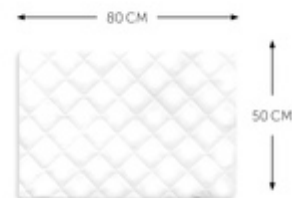

BED ME 80X50 CM
FITTED SHEET FOR BEDSIDE COTS

- Spannbettlaken für Baby- und Beistellbetten (80 x 50 cm)
- Atmungsaktiv und temperaturnausgleichend
- Auch als Bed Me 120 x 60 cm erhältlich

PERFECT FOR
HAUCK BEDSIDE COTS

FOR BEDSIDE COTS

The Bed Me fitted sheet (89 x 50 cm) is universal and usable for all mattresses that measure 80 x 50 cm. The Bed Me is also compatible with our separately available Sleeper - the perfect complement for hauck travel mattresses or rather to our travel bed Sleep'n Care.

BED ME 80X50 CM

FITTED SHEET FOR BEDSIDE COTS

Product Images

AVAILABLE IN DIFFERENT SIZES & COLOURS

BED ME 80X50 CM

FITTED SHEET FOR BEDSIDE COTS

This universal Bed Me fitted sheet (80 x 50 cm) can be used for all mattresses with dimensions of 80 x 50 cm. It is also compatible with our separately available Sleeper mattress and thus the perfect complement to our travel mattresses and to our Dream'n Care Center or Dream'n Care cot.

In our collection, we also offer Bed Me fitted sheets of the size of 120 x 60 cm that can be used for the Sleeper mattresses of our travel beds.

Shipping

- Mattress quilt sheet

BED ME 80X50 CM
FITTED SHEET FOR BEDSIDE COTS