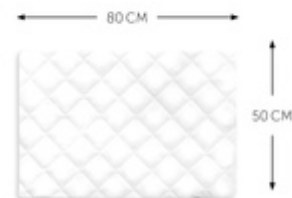

BED ME 80X50 CM
FITTED SHEET FOR BEDSIDE COTS

- Spannbettlaken für Baby- und Beistellbetten (80 x 50 cm)
- Atmungsaktiv und temperaturnausgleichend
- Auch als Bed Me 120 x 60 cm erhältlich

PERFECT FOR
HAUCK BEDSIDE COTS

FOR BEDSIDE COTS

The Bed Me fitted sheet (89 x 50 cm) is universal and usable for all mattresses that measure 80 x 50 cm. The Bed Me is also compatible with our separately available Sleeper - the perfect complement for hauck travel mattresses or rather to our travel bed Sleep'n Care.

BED ME 80X50 CM

FITTED SHEET FOR BEDSIDE COTS

Product Images

AVAILABLE IN DIFFERENT

SIZES & COLOURS

BED ME 80X50 CM

FITTED SHEET FOR BEDSIDE COTS

This universal Bed Me fitted sheet (80 x 50 cm) can be used for all mattresses with dimensions of 80 x 50 cm. It is also compatible with our separately available Sleeper mattress and thus the perfect complement to our travel mattresses and to our Dream'n Care Center or Dream'n Care cot.

In our collection, we also offer Bed Me fitted sheets of the size of 120 x 60 cm that can be used for the Sleeper mattresses of our travel beds.

Shipping

- Mattress quilt sheet

BED ME 80X50 CM
FITTED SHEET FOR BEDSIDE COTS