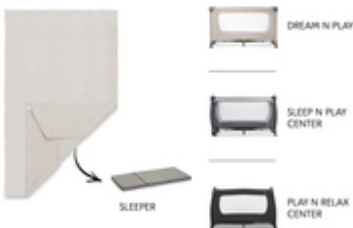

IDEAL ACCESSORY
FOR HAUCK TRAVEL COTS
AND HAUCK TRAVEL MATTRESSES

IDEAL ACCESSORY FOR HAUCK
TRAVEL COTS

Together with the Sleeper mattress, the fitted sheet is the perfect accessory for hauck travel cots such as the Play N Relax Center, Sleep N Play Go Plus or Dream N Play Plus.