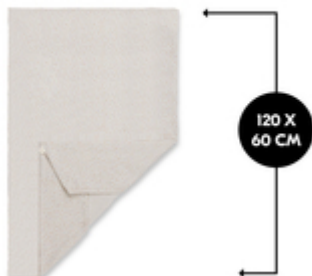

**ELEVATED SLEEPING COMFORT THANKS TO SOFT
MUSLIN**

/

EASY TO ATTACH WITH ALL-ROUND ELASTIC BAND

/

EASY CARE, MACHINE WASHABLE FABRIC

PRACTICAL FITTED SHEET
FOR TRAVEL COT MATTRESSES

PRACTICAL FITTED SHEET FOR
TRAVEL COT MATTRESSES

The fitted sheet is suitable for baby and children's mattresses with a size of 120 x 60 cm such as the hauck Sleeper.

PLEASANT SLEEPING THANKS TO SOFT
MUSLIN FABRIC

The breathable muslin cotton offers a comfortable and soft sleep in every season. It warms when it's cold and cools when it's too warm.

COMFY SLEEPING AND PLAYING
THANKS TO MUSLIN COTTON

EASY TO USE
THANKS TO ELASTIC BAND

EASY TO ATTACH TO MATTRESS
WITH ELASTIC BAND

Thanks to the elastic border, the fitted sheet can be quickly pulled over the mattress and remains taut all night.

Product Images

Lifestyle Images

Travel Bed Mattress Cover - Soft fitted sheet for travel cot mattresses

Pleasant sleeping comfort thanks to soft muslin fabric

The fitted sheet is suitable for baby and children's mattresses with a size of 120 x 60 cm such as the hauck Sleeper. The breathable muslin cotton offers a comfortable and soft sleep in every season. It warms when it's cold and cools when it's too warm.