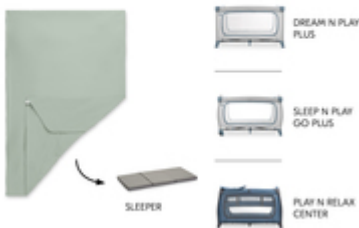

IDEAL ACCESSORY
FOR HAUCK TRAVEL COTS
AND HAUCK TRAVEL MATTRESSES

IDEAL ACCESSORY FOR HAUCK
TRAVEL COTS

Together with the Sleeper mattress, the fitted sheet is the perfect accessory for hauck travel cots such as the Play N Relax Center, Sleep N Play Go Plus or Dream N Play Plus.