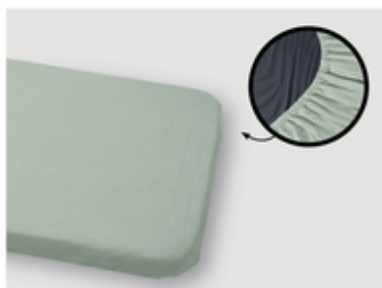

**ELEVATED SLEEPING COMFORT THANKS TO SOFT
MUSLIN**

/

EASY TO ATTACH WITH ALL-ROUND ELASTIC BAND

/

EASY CARE, MACHINE WASHABLE FABRIC

PRACTICAL FITTED SHEET
FOR TRAVEL COT MATTRESSES

PRACTICAL FITTED SHEET FOR
TRAVEL COT MATTRESSES

The fitted sheet is suitable for baby and children's mattresses with a size of 120 x 60 cm such as the hauck Sleeper.

PLEASANT SLEEPING THANKS TO SOFT
MUSLIN FABRIC

The breathable muslin cotton offers a comfortable and soft sleep in every season. It warms when it's cold and cools when it's too warm.

COMFY SLEEPING AND PLAYING
THANKS TO MUSLIN COTTON

EASY TO USE
THANKS TO ELASTIC BAND

EASY TO ATTACH TO MATTRESS
WITH ELASTIC BAND

Thanks to the elastic border, the fitted sheet can be quickly pulled over the mattress and remains taut all night.

Together with the Sleeper mattress, the fitted sheet is the perfect accessory for hauck travel cots such as the Play N Relax Center, Sleep N Play Go Plus or Dream N Play Plus.

TRAVEL BED MATTRESS COVER