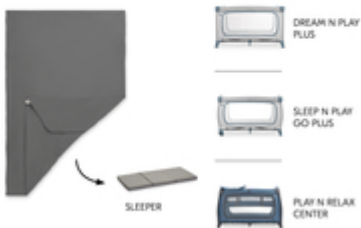

IDEAL ACCESSORY
FOR HAUCK TRAVEL COTS
AND MATTRESSES

IDEAL ACCESSORY FOR HAUCK
TRAVEL COTS

Together with the Sleeper mattress, the fitted sheet is the perfect accessory for hauck travel cots such as the Play N Relax Center, Sleep N Play Go Plus or Dream N Play Plus.