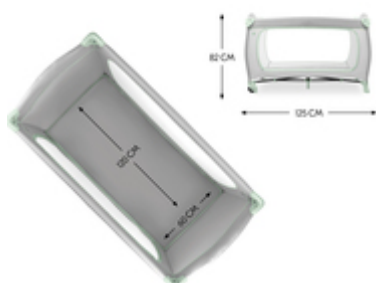

SLEEP N PLAY GO PLUS
TRAVEL COT AND PLAYPEN ON WHEELS

EASY AND SUPER-QUICK ASSEMBLY

/

EASY TO TRANSPORT

/

EXTRA-LARGE ACCESS HATCH FOR LITTLE EXPLORERS

COMFORT

FOR CHILDREN UP TO 15 KG

SECURITY FOR DAY AND NIGHT

The Sleep N Play Go Plus travel cot offers security in a timeless design for your little one (up to 15 kg) and is the perfect place for playing out and about as a playpen.

EASY AND SUPER-QUICK ASSEMBLY

Do you want a travel cot that is particularly quick to assemble? The Sleep N Play Go Plus's special mechanism makes things easy for you. You can easily set it up and fold it away again.

QUICK & EASY ASSEMBLY & FOLDING