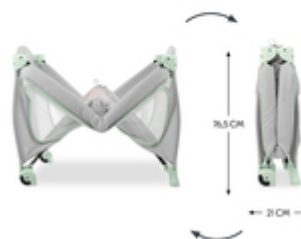

QUICK & EASY ASSEMBLY & FOLDING

**EASY
TO MOVE
AROUND**