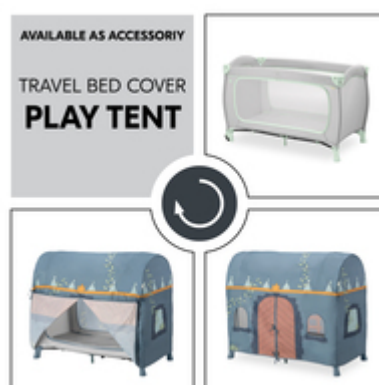

EXTRA-LARGE HATCH FOR LITTLE EXPLORERS

EXTRA-LARGE ACCESS HATCH FOR LITTLE EXPLORERS

The Sleep N Play Go Plus has a large escape hatch that you can open from outside. This makes it possible for your child to crawl out of bed on their own. And back again!

WITH THE TRAVEL BED COVER FOR THE PLAY TENT

Does your little one like to build dens? With one of the additional travel bed covers, you can transform the bed into a real play tent. The perfect addition to your Sleep N Play Go Plus.