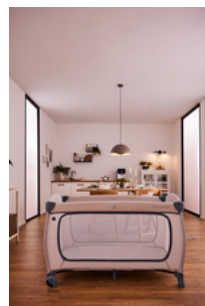

SLEEP N PLAY GO PLUS

TRAVEL COT AND PLAYPEN ON WHEELS

Product Images

Lifestyle Images

Travel cot and playpen on wheels

Security for day and night

When you travel, everything is unfamiliar. The Sleep N Play Go Plus travel cot offers security in a timeless design for your little one (up to 15 kg) and is the perfect place to play on the go as a playpen.

The two large mesh inserts allow good air circulation. This creates a pleasant sleeping environment for your child. And you can keep an eye on your child at all times.

Children want to explore everything up-close. The Sleep N Play Go Plus has a large access hatch that you can open from the outside. This makes it possible for your child to crawl out of bed on their own. And back in!