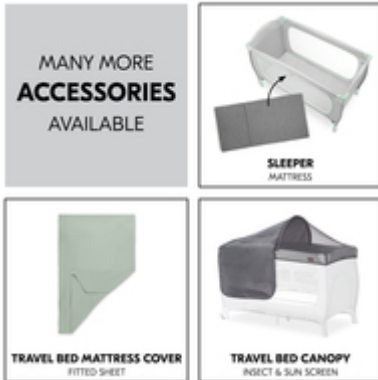

EXTRA-LARGE HATCH FOR LITTLE EXPLORERS

EXTRA-LARGE ACCESS HATCH FOR LITTLE EXPLORERS

The Sleep N Play Go Plus has a large escape hatch that you can open from outside. This makes it possible for your child to crawl out of bed on their own. And back again!

WITH THE TRAVEL BED COVER FOR THE PLAY TENT

Does your little one like to build dens? With one of the additional travel bed covers, you can transform the bed into a real play tent. The perfect addition to your Sleep N Play Go Plus.