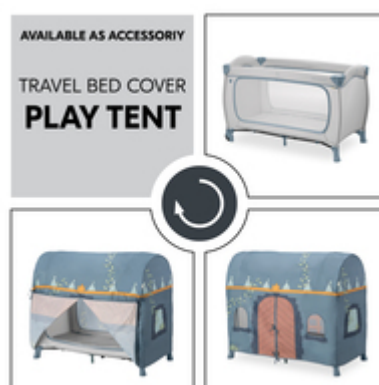

WITH THE TRAVEL BED COVER FOR THE PLAY TENT

Does your little one like to build dens? With one of the additional travel bed covers, you can transform the bed into a real play tent. The perfect addition to your Sleep N Play Go Plus.