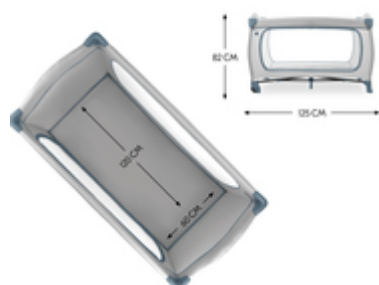

SLEEP N PLAY GO PLUS
TRAVEL COT AND PLAYPEN ON WHEELS

EASY AND SUPER-QUICK ASSEMBLY

/

EASY TO TRANSPORT

/

EXTRA-LARGE ACCESS HATCH FOR LITTLE EXPLORERS

COMFORT

FOR CHILDREN UP TO 15 KG

SECURITY FOR DAY AND NIGHT

The Sleep N Play Go Plus travel cot offers security in a timeless design for your little one (up to 15 kg) and is the perfect place for playing out and about as a playpen.

EASY AND SUPER-QUICK ASSEMBLY

Do you want a travel cot that is particularly quick to assemble? The Sleep N Play Go Plus's special mechanism makes things easy for you. You can easily set it up and fold it away again.

QUICK & EASY ASSEMBLY & FOLDING

EASY TO TRANSPORT

On roller wheels: You can slide the Sleep N Play Go Plus from one room to another or pull it behind you when folded. Save space by storing it in the accompanying carry bag.

FOR A PLEASANT SLEEPING ENVIRONMENT