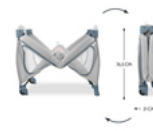

LOTS OF OTHER ACCESSORIES

In addition to the bed, there are the Sleeper mattress, the Travel Bed Cover play tent, the Travel Bed Canopy insect & sun protection, the Travel Bed Mattress Cover and the Travel Bed Mobile.

SLEEP N PLAY GO PLUS

TRAVEL COT AND PLAYPEN ON WHEELS

Product Images

QUICK & EASY
ASSEMBLY & FOLDING

Lifestyle Images

Travel cot and playpen on wheels

Security for day and night

When you travel, everything is unfamiliar. The Sleep N Play Go Plus travel cot offers security in a timeless design for your little one (up to 15 kg) and is the perfect place to play on the go as a playpen.

Easy and quick to assemble and fold

Do you want a travel cot that is quick to assemble? The Sleep N Play Go Plus's special mechanism makes things easy for you. You can easily set it up and fold it away again.

The two large mesh inserts allow good air circulation. This creates a pleasant sleeping environment for your child. And you can keep an eye on your child at all times.

Children want to explore everything up-close. The Sleep N Play Go Plus has a large access hatch that you can open from the outside. This makes it possible for your child to crawl out of bed on their own. And back in!