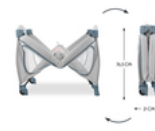

LOTS OF OTHER ACCESSORIES

In addition to the bed, there are the Sleeper mattress, the Travel Bed Cover play tent, the Travel Bed Canopy insect & sun protection, the Travel Bed Mattress Cover and the Travel Bed Mobile.

SLEEP N PLAY GO PLUS

TRAVEL COT AND PLAYPEN ON WHEELS

Product Images

QUICK & EASY
ASSEMBLY & FOLDING

Lifestyle Images

Travel cot and playpen on wheels

Security for day and night

When you travel, everything is unfamiliar. The Sleep N Play Go Plus travel cot offers security in a timeless design for your little one (up to 15 kg) and is the perfect place to play on the go as a playpen.

Easy and quick to assemble and fold

Do you want a travel cot that is quick to assemble? The Sleep N Play Go Plus's special mechanism makes things easy for you. You can easily set it up and fold it away again.

The two large mesh inserts allow good air circulation. This creates a pleasant sleeping environment for your child. And you can keep an eye on your child at all times.

Children want to explore everything up-close. The Sleep N Play Go Plus has a large access hatch that you can open from the outside. This makes it possible for your child to crawl out of bed on their own. And back in!