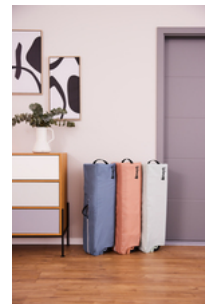

Lifestyle Images