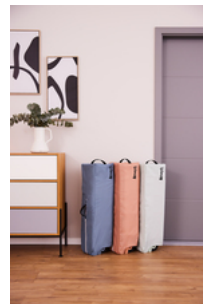

SLEEP N PLAY GO PLUS

TRAVEL COT AND PLAYPEN ON WHEELS

Product Images

QUICK & EASY
ASSEMBLY & FOLDING

Lifestyle Images

Travel cot and playpen on wheels

Security for day and night

When you travel, everything is unfamiliar. The Sleep N Play Go Plus travel cot offers security in a timeless design for your little one (up to 15 kg) and is the perfect place to play on the go as a playpen.

The two large mesh inserts allow good air circulation. This creates a pleasant sleeping environment for your child. And you can keep an eye on your child at all times.

Children want to explore everything up-close. The Sleep N Play Go Plus has a large access hatch that you can open from the outside. This makes it possible for your child to crawl out of bed on their own. And back in!