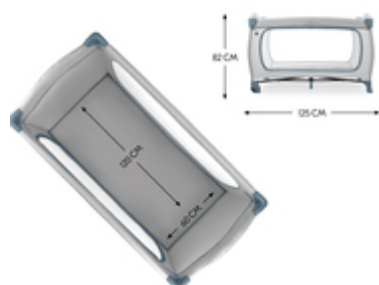

### SECURITY FOR DAY AND NIGHT

The Sleep N Play Go Plus travel cot offers security in a timeless design for your little one (up to 15 kg) and is the perfect place for playing out and about as a playpen.