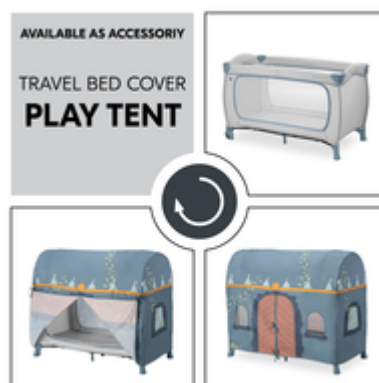

WITH THE TRAVEL BED COVER FOR THE PLAY TENT

Does your little one like to build dens? With one of the additional travel bed covers, you can transform the bed into a real play tent. The perfect addition to your Sleep N Play Go Plus.