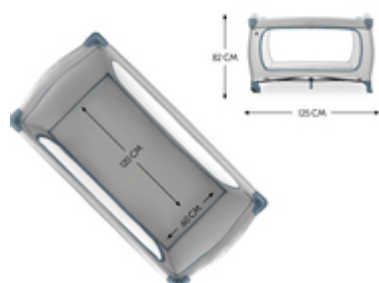

SLEEP N PLAY GO PLUS
TRAVEL COT AND PLAYPEN ON WHEELS

EASY AND SUPER-QUICK ASSEMBLY

/

EASY TO TRANSPORT

/

EXTRA-LARGE ACCESS HATCH FOR LITTLE EXPLORERS

COMFORT

FOR CHILDREN UP TO 15 KG

SECURITY FOR DAY AND NIGHT

The Sleep N Play Go Plus travel cot offers security in a timeless design for your little one (up to 15 kg) and is the perfect place for playing out and about as a playpen.

EASY AND SUPER-QUICK ASSEMBLY

Do you want a travel cot that is particularly quick to assemble? The Sleep N Play Go Plus's special mechanism makes things easy for you. You can easily set it up and fold it away again.

QUICK & EASY ASSEMBLY & FOLDING