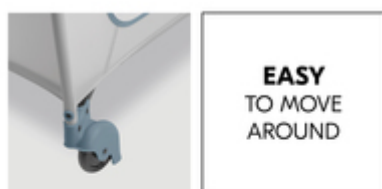

QUICK & EASY ASSEMBLY & FOLDING

EASY TO TRANSPORT

On roller wheels: You can slide the Sleep N Play Go Plus from one room to another or pull it behind you when folded. Save space by storing it in the accompanying carry bag.