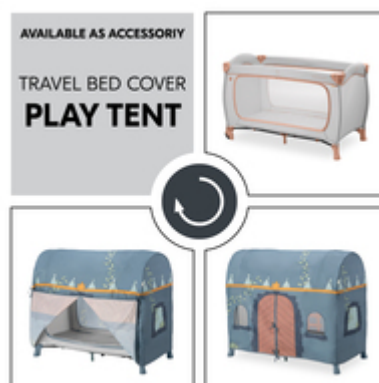

EXTRA-LARGE HATCH FOR LITTLE EXPLORERS

EXTRA-LARGE ACCESS HATCH FOR LITTLE EXPLORERS

The Sleep N Play Go Plus has a large escape hatch that you can open from outside. This makes it possible for your child to crawl out of bed on their own. And back again!

WITH THE TRAVEL BED COVER FOR THE PLAY TENT

Does your little one like to build dens? With one of the additional travel bed covers, you can transform the bed into a real play tent. The perfect addition to your Sleep N Play Go Plus.

SLEEP N PLAY GO PLUS

TRAVEL COT AND PLAYPEN ON WHEELS

Product Images

Lifestyle Images

Travel cot and playpen on wheels

Security for day and night

When you travel, everything is unfamiliar. The Sleep N Play Go Plus travel cot offers security in a timeless design for your little one (up to 15 kg) and is the perfect place to play on the go as a playpen.