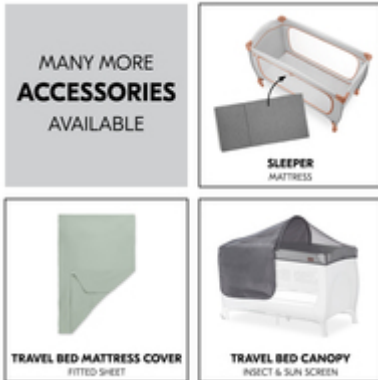

EXTRA-LARGE HATCH FOR LITTLE EXPLORERS

EXTRA-LARGE ACCESS HATCH FOR LITTLE EXPLORERS

The Sleep N Play Go Plus has a large escape hatch that you can open from outside. This makes it possible for your child to crawl out of bed on their own. And back again!

WITH THE TRAVEL BED COVER FOR THE PLAY TENT

Does your little one like to build dens? With one of the additional travel bed covers, you can transform the bed into a real play tent. The perfect addition to your Sleep N Play Go Plus.

SLEEP N PLAY GO PLUS

TRAVEL COT AND PLAYPEN ON WHEELS

Product Images

Lifestyle Images

Travel cot and playpen on wheels

Security for day and night

When you travel, everything is unfamiliar. The Sleep N Play Go Plus travel cot offers security in a timeless design for your little one (up to 15 kg) and is the perfect place to play on the go as a playpen.