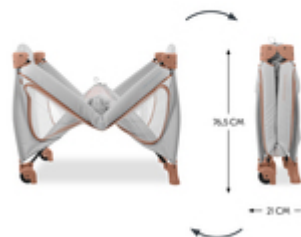

QUICK & EASY ASSEMBLY & FOLDING

EASY TO TRANSPORT

On roller wheels: You can slide the Sleep N Play Go Plus from one room to another or pull it behind you when folded. Save space by storing it in the accompanying carry bag.