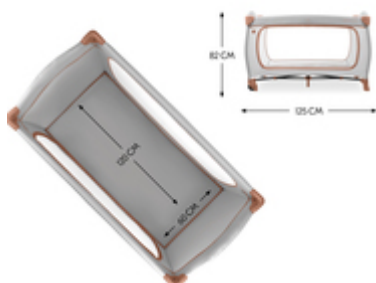

SLEEP N PLAY GO PLUS
TRAVEL COT AND PLAYPEN ON WHEELS

EASY AND SUPER-QUICK ASSEMBLY

/

EASY TO TRANSPORT

/

EXTRA-LARGE ACCESS HATCH FOR LITTLE EXPLORERS

COMFORT

FOR CHILDREN UP TO 15 KG

EASY AND SUPER-QUICK ASSEMBLY

Do you want a travel cot that is particularly quick to assemble? The Sleep N Play Go Plus's special mechanism makes things easy for you. You can easily set it up and fold it away again.

QUICK & EASY ASSEMBLY & FOLDING

EASY TO TRANSPORT

On roller wheels: You can slide the Sleep N Play Go Plus from one room to another or pull it behind you when folded. Save space by storing it in the accompanying carry bag.

SLEEP N PLAY GO PLUS

TRAVEL COT AND PLAYPEN ON WHEELS

Product Images

Lifestyle Images

Travel cot and playpen on wheels

Security for day and night

When you travel, everything is unfamiliar. The Sleep N Play Go Plus travel cot offers security in a timeless design for your little one (up to 15 kg) and is the perfect place to play on the go as a playpen.