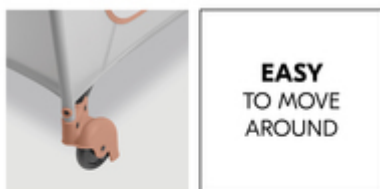

SLEEP N PLAY GO PLUS
TRAVEL COT AND PLAYPEN ON WHEELS

EASY AND SUPER-QUICK ASSEMBLY

/

EASY TO TRANSPORT

/

EXTRA-LARGE ACCESS HATCH FOR LITTLE EXPLORERS

COMFORT

FOR CHILDREN UP TO 15 KG

QUICK & EASY ASSEMBLY & FOLDING

EASY TO TRANSPORT

On roller wheels: You can slide the Sleep N Play Go Plus from one room to another or pull it behind you when folded. Save space by storing it in the accompanying carry bag.