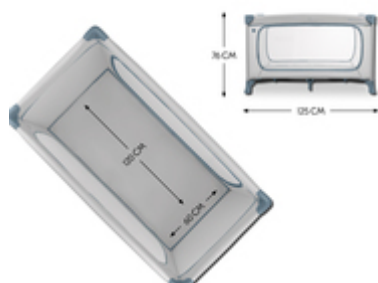

SECURITY FOR DAY AND NIGHT

The Dream N Play Plus travel cot offers security in a timeless design for your little one (up to 15 kg) and is the perfect place for playing out and about as a playpen.

EASY AND SUPER-QUICK ASSEMBLY