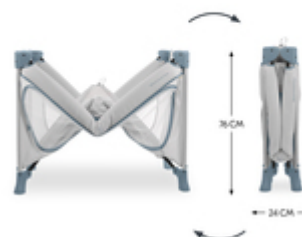

QUICK & EASY
ASSEMBLY & FOLDING