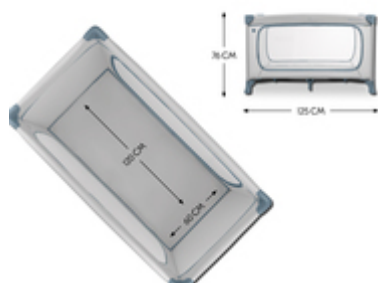

DREAM N PLAY PLUS
COMFORTABLE TRAVEL COT AND PLAYPEN

EASY AND SUPER-QUICK ASSEMBLY

/

EASY TO TRANSPORT WITH A CARRY BAG

/

EXTRA-LARGE ACCESS HATCH FOR LITTLE EXPLORERS

COMFORTABLE
FOR CHILDREN UP TO 15 KG

SECURITY FOR DAY AND NIGHT

The Dream N Play Plus travel cot offers security in a timeless design for your little one (up to 15 kg) and is the perfect place for playing out and about as a playpen.

EASY AND SUPER-QUICK ASSEMBLY

Do you want a travel cot that is particularly quick to assemble? The Dream N Play Plus's special mechanism makes things easy for you: you can easily set it up and fold it up again.

QUICK & EASY
ASSEMBLY & FOLDING

EASY TO TRANSPORT
WITH CARRY BAG

EASY TO TRANSPORT WITH A
CARRY BAG

Space-saving, practical and even colour-coordinated: the Dream N Play Plus can be perfectly stashed away in the accompanying transport bag. And it's easy to take with you.