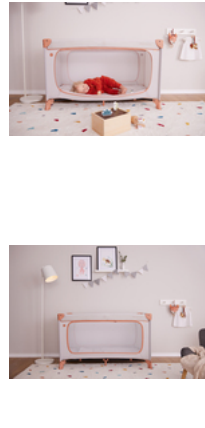

LOTS OF OTHER ACCESSORIES

In addition to the bed, there are the Sleeper mattress, the Travel Bed Cover play tent, the Travel Bed Canopy insect & sun protection, the Travel Bed Mattress Cover and the Travel Bed Mobile.

DREAM N PLAY PLUS
COMFORTABLE TRAVEL COT AND PLAYPEN

Product Images

Lifestyle Images

Comfortable travel cot and playpen in one

Security for day and night

When you travel, everything is unfamiliar. The Dream N Play Plus travel cot offers security in a timeless design for your little one up to 15 kg and is the perfect place to play on the go.

Large access hatch for little explorers

Children want to explore everything up-close. The Dream N Play Plus has a large access hatch that you can open from the outside. This makes it possible for your child to crawl out of bed on their own. And with the additionally available travel bed cover, the bed can be transformed into a play tent.

The two large mesh inserts allow for an optimum air flow and create a pleasant sleeping environment. And you can keep an eye on your child at all times.

Many accessories available

Matching the bed, there are the Sleeper mattress, the Travel Bed Canopy providing insect and sun protection, the Travel Bed Mattress Cover fitted sheet as well as the Travel Bed Mobile.