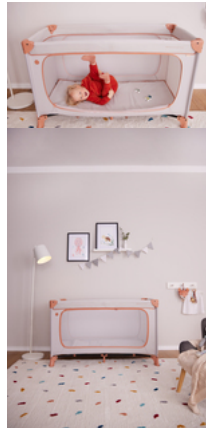

LOTS OF OTHER ACCESSORIES

In addition to the bed, there are the Sleeper mattress, the Travel Bed Cover play tent, the Travel Bed Canopy insect & sun protection, the Travel Bed Mattress Cover and the Travel Bed Mobile.

DREAM N PLAY PLUS
COMFORTABLE TRAVEL COT AND PLAYPEN

Product Images

Lifestyle Images

Comfortable travel cot and playpen in one

Security for day and night

When you travel, everything is unfamiliar. The Dream N Play Plus travel cot offers security in a timeless design for your little one up to 15 kg and is the perfect place to play on the go.

Large access hatch for little explorers

Children want to explore everything up-close. The Dream N Play Plus has a large access hatch that you can open from the outside. This makes it possible for your child to crawl out of bed on their own. And with the additionally available travel bed cover, the bed can be transformed into a play tent.