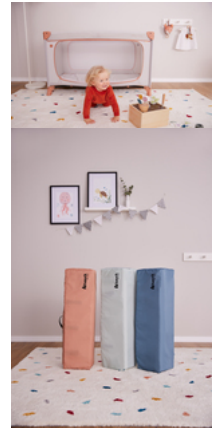

LOTS OF OTHER ACCESSORIES

In addition to the bed, there are the Sleeper mattress, the Travel Bed Cover play tent, the Travel Bed Canopy insect & sun protection, the Travel Bed Mattress Cover and the Travel Bed Mobile.

DREAM N PLAY PLUS
COMFORTABLE TRAVEL COT AND PLAYPEN

Product Images

Lifestyle Images

Comfortable travel cot and playpen in one

Security for day and night

When you travel, everything is unfamiliar. The Dream N Play Plus travel cot offers security in a timeless design for your little one up to 15 kg and is the perfect place to play on the go.

Easy and quick assembly and folding

The Dream N Play Plus's special mechanism makes things simple for you: you can easily set it up and fold it up again.

Easy to transport

Space-saving, practical and colour-coordinated: the Dream N Play Plus can be perfectly stored in the included carry bag. And it's easy to take with you.

Large access hatch for little explorers

Children want to explore everything up-close. The Dream N Play Plus has a large access hatch that you can open from the outside. This makes it possible for your child to crawl out of bed on their own. And with the additionally available travel bed cover, the bed can be transformed into a play tent.