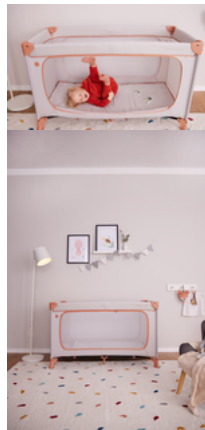

LOTS OF OTHER ACCESSORIES

In addition to the bed, there are the Sleeper mattress, the Travel Bed Cover play tent, the Travel Bed Canopy insect & sun protection, the Travel Bed Mattress Cover and the Travel Bed Mobile.

DREAM N PLAY PLUS
COMFORTABLE TRAVEL COT AND PLAYPEN

Product Images

Lifestyle Images

Comfortable travel cot and playpen in one

Security for day and night

When you travel, everything is unfamiliar. The Dream N Play Plus travel cot offers security in a timeless design for your little one up to 15 kg and is the perfect place to play on the go.

Easy and quick assembly and folding

The Dream N Play Plus's special mechanism makes things simple for you: you can easily set it up and fold it up again.

Easy to transport

Space-saving, practical and colour-coordinated: the Dream N Play Plus can be perfectly stored in the included carry bag. And it's easy to take with you.

Large access hatch for little explorers

Children want to explore everything up-close. The Dream N Play Plus has a large access hatch that you can open from the outside. This makes it possible for your child to crawl out of bed on their own. And with the additionally available travel bed cover, the bed can be transformed into a play tent.