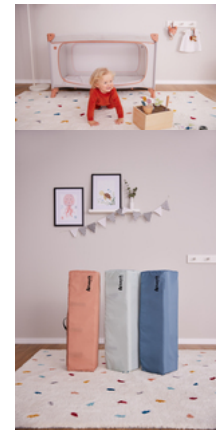

LOTS OF OTHER ACCESSORIES

In addition to the bed, there are the Sleeper mattress, the Travel Bed Cover play tent, the Travel Bed Canopy insect & sun protection, the Travel Bed Mattress Cover and the Travel Bed Mobile.

DREAM N PLAY PLUS
COMFORTABLE TRAVEL COT AND PLAYPEN

Product Images

Lifestyle Images

Comfortable travel cot and playpen in one

Security for day and night

When you travel, everything is unfamiliar. The Dream N Play Plus travel cot offers security in a timeless design for your little one up to 15 kg and is the perfect place to play on the go.

Easy and quick assembly and folding

The Dream N Play Plus's special mechanism makes things simple for you: you can easily set it up and fold it up again.

Easy to transport

Space-saving, practical and colour-coordinated: the Dream N Play Plus can be perfectly stored in the included carry bag. And it's easy to take with you.

Large access hatch for little explorers

Children want to explore everything up-close. The Dream N Play Plus has a large access hatch that you can open from the outside. This makes it possible for your child to crawl out of bed on their own. And with the additionally available travel bed cover, the bed can be transformed into a play tent.