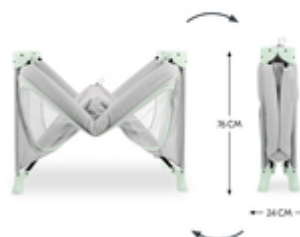

QUICK & EASY
ASSEMBLY & FOLDING