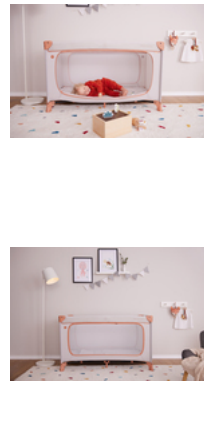

LOTS OF OTHER ACCESSORIES

In addition to the bed, there are the Sleeper mattress, the Travel Bed Cover play tent, the Travel Bed Canopy insect & sun protection, the Travel Bed Mattress Cover and the Travel Bed Mobile.

DREAM N PLAY PLUS
COMFORTABLE TRAVEL COT AND PLAYPEN

Product Images

Lifestyle Images

Comfortable travel cot and playpen in one

Security for day and night

When you travel, everything is unfamiliar. The Dream N Play Plus travel cot offers security in a timeless design for your little one up to 15 kg and is the perfect place to play on the go.

Easy and quick assembly and folding

The Dream N Play Plus's special mechanism makes things simple for you: you can easily set it up and fold it up again.

Easy to transport

Space-saving, practical and colour-coordinated: the Dream N Play Plus can be perfectly stored in the included carry bag. And it's easy to take with you.

Large access hatch for little explorers

Children want to explore everything up-close. The Dream N Play Plus has a large access hatch that you can open from the outside. This makes it possible for your child to crawl out of bed on their own. And with the additionally available travel bed cover, the bed can be transformed into a play tent.