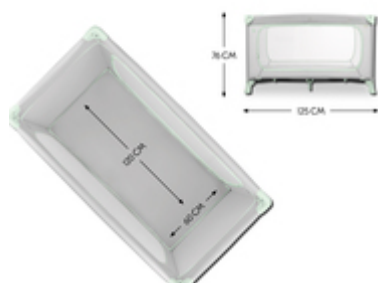

DREAM N PLAY PLUS
COMFORTABLE TRAVEL COT AND PLAYPEN

EASY AND SUPER-QUICK ASSEMBLY

/

EASY TO TRANSPORT WITH A CARRY BAG

/

EXTRA-LARGE ACCESS HATCH FOR LITTLE EXPLORERS

COMFORTABLE
FOR CHILDREN UP TO 15 KG

SECURITY FOR DAY AND NIGHT

The Dream N Play Plus travel cot offers security in a timeless design for your little one (up to 15 kg) and is the perfect place for playing out and about as a playpen.

EASY AND SUPER-QUICK ASSEMBLY

Do you want a travel cot that is particularly quick to assemble? The Dream N Play Plus's special mechanism makes things easy for you: you can easily set it up and fold it up again.