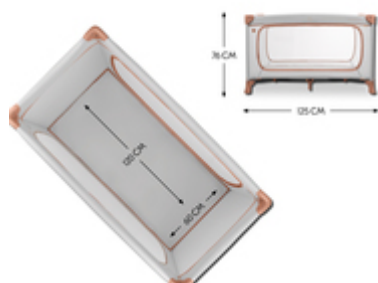

DREAM N PLAY PLUS
COMFORTABLE TRAVEL COT AND PLAYPEN

EASY AND SUPER-QUICK ASSEMBLY

/

EASY TO TRANSPORT WITH A CARRY BAG

/

EXTRA-LARGE ACCESS HATCH FOR LITTLE EXPLORERS

COMFORTABLE
FOR CHILDREN UP TO 15 KG

SECURITY FOR DAY AND NIGHT

The Dream N Play Plus travel cot offers security in a timeless design for your little one (up to 15 kg) and is the perfect place for playing out and about as a playpen.

EASY AND SUPER-QUICK ASSEMBLY

Do you want a travel cot that is particularly quick to assemble? The Dream N Play Plus's special mechanism makes things easy for you: you can easily set it up and fold it up again.

QUICK & EASY
ASSEMBLY & FOLDING

EASY TO TRANSPORT
WITH CARRY BAG

EASY TO TRANSPORT WITH A
CARRY BAG

Space-saving, practical and even colour-coordinated: the Dream N Play Plus can be perfectly stashed away in the accompanying transport bag. And it's easy to take with you.