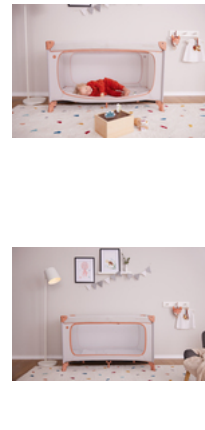

LOTS OF OTHER ACCESSORIES

In addition to the bed, there are the Sleeper mattress, the Travel Bed Cover play tent, the Travel Bed Canopy insect & sun protection, the Travel Bed Mattress Cover and the Travel Bed Mobile.

DREAM N PLAY PLUS
COMFORTABLE TRAVEL COT AND PLAYPEN

Product Images

Lifestyle Images

Comfortable travel cot and playpen in one

Security for day and night

When you travel, everything is unfamiliar. The Dream N Play Plus travel cot offers security in a timeless design for your little one up to 15 kg and is the perfect place to play on the go.

Easy and quick assembly and folding

The Dream N Play Plus's special mechanism makes things simple for you: you can easily set it up and fold it up again.

Easy to transport

Space-saving, practical and colour-coordinated: the Dream N Play Plus can be perfectly stored in the included carry bag. And it's easy to take with you.

Large access hatch for little explorers

Children want to explore everything up-close. The Dream N Play Plus has a large access hatch that you can open from the outside. This makes it possible for your child to crawl out of bed on their own. And with the additionally available travel bed cover, the bed can be transformed into a play tent.