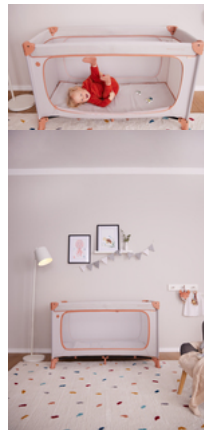

LOTS OF OTHER ACCESSORIES

In addition to the bed, there are the Sleeper mattress, the Travel Bed Cover play tent, the Travel Bed Canopy insect & sun protection, the Travel Bed Mattress Cover and the Travel Bed Mobile.

DREAM N PLAY PLUS
COMFORTABLE TRAVEL COT AND PLAYPEN

Product Images

Lifestyle Images

Comfortable travel cot and playpen in one

Security for day and night

When you travel, everything is unfamiliar. The Dream N Play Plus travel cot offers security in a timeless design for your little one up to 15 kg and is the perfect place to play on the go.

Easy and quick assembly and folding

The Dream N Play Plus's special mechanism makes things simple for you: you can easily set it up and fold it up again.

Easy to transport

Space-saving, practical and colour-coordinated: the Dream N Play Plus can be perfectly stored in the included carry bag. And it's easy to take with you.

Large access hatch for little explorers

Children want to explore everything up-close. The Dream N Play Plus has a large access hatch that you can open from the outside. This makes it possible for your child to crawl out of bed on their own. And with the additionally available travel bed cover, the bed can be transformed into a play tent.