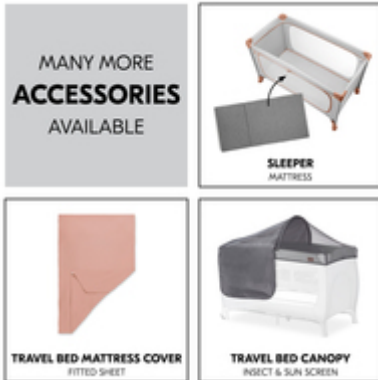

WITH THE TRAVEL BED COVER FOR THE PLAY TENT

Does your little one like to build dens? With one of the additional travel bed covers, you can transform the bed into a real play tent. The perfect addition to your Dream N Play Plus.

LOTS OF OTHER ACCESSORIES

In addition to the bed, there are the Sleeper mattress, the Travel Bed Cover play tent, the Travel Bed Canopy insect & sun protection, the Travel Bed Mattress Cover and the Travel Bed Mobile.

DREAM N PLAY PLUS
COMFORTABLE TRAVEL COT AND PLAYPEN

Product Images

Lifestyle Images

Comfortable travel cot and playpen in one

Security for day and night

When you travel, everything is unfamiliar. The Dream N Play Plus travel cot offers security in a timeless design for your little one up to 15 kg and is the perfect place to play on the go.