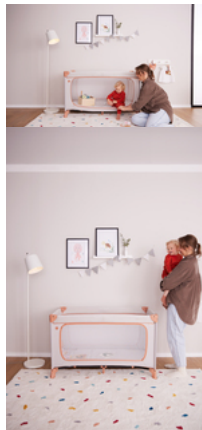

LOTS OF OTHER ACCESSORIES

In addition to the bed, there are the Sleeper mattress, the Travel Bed Cover play tent, the Travel Bed Canopy insect & sun protection, the Travel Bed Mattress Cover and the Travel Bed Mobile.

DREAM N PLAY PLUS
COMFORTABLE TRAVEL COT AND PLAYPEN

Product Images

Lifestyle Images

Comfortable travel cot and playpen in one

Security for day and night

When you travel, everything is unfamiliar. The Dream N Play Plus travel cot offers security in a timeless design for your little one up to 15 kg and is the perfect place to play on the go.

Easy and quick assembly and folding

The Dream N Play Plus's special mechanism makes things simple for you: you can easily set it up and fold it up again.

Easy to transport

Space-saving, practical and colour-coordinated: the Dream N Play Plus can be perfectly stored in the included carry bag. And it's easy to take with you.

Large access hatch for little explorers

Children want to explore everything up-close. The Dream N Play Plus has a large access hatch that you can open from the outside. This makes it possible for your child to crawl out of bed on their own. And with the additionally available travel bed cover, the bed can be transformed into a play tent.