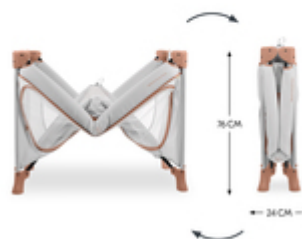

QUICK & EASY
ASSEMBLY & FOLDING