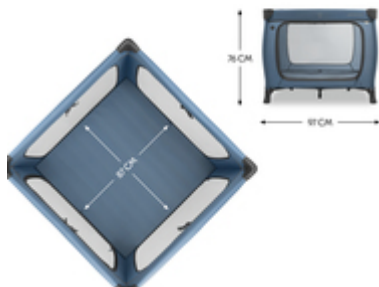

SLEEP N PLAY SQ SET
TRAVEL COT SET: BED WITH FULL-SIZE MATTRESS

A COSY MATTRESS ALWAYS WITH YOU

/

EASY TO TRANSPORT WITH A CARRY BAG

/

EXTRA-LARGE ACCESS HATCH FOR LITTLE EXPLORERS

COMFORTABLE
FOR CHILDREN UP TO 15 KG

A FULL-SIZE MATTRESS ALWAYS WITH
YOU

Simply super comfortable. And with a full-sized mattress: your child will sleep like a baby on the 5 cm thick and softly padded mattress of the Sleep N Play SQ Set!

FULL-SIZE MATTRESS
ALWAYS ON HAND

QUICK & EASY
ASSEMBLY & FOLDING

EASY AND SUPER-QUICK
ASSEMBLY

Do you want a travel cot that is particularly quick to assemble? The Sleep N Play SQ Set's special mechanism makes things easy for you. You can easily set it up and fold it away again.

EASY TO TRANSPORT WITH A CARRY BAG

Space-saving, practical and even colour-coordinated: The Sleep N Play SQ Set can be perfectly stashed away in the accompanying transport bag. And it's easy to take with you.