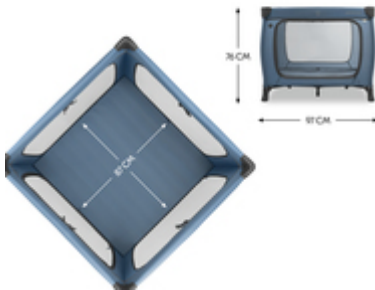

SLEEP N PLAY SQ SET
TRAVEL COT SET: BED WITH FULL-SIZE MATTRESS

A COSY MATTRESS ALWAYS WITH YOU

/

EASY TO TRANSPORT WITH A CARRY BAG

/

EXTRA-LARGE ACCESS HATCH FOR LITTLE EXPLORERS

COMFORTABLE
FOR CHILDREN UP TO 15 KG

A FULL-SIZE MATTRESS ALWAYS WITH
YOU

Simply super comfortable. And with a full-sized mattress: your child will sleep like a baby on the 5 cm thick and softly padded mattress of the Sleep N Play SQ Set!

FULL-SIZE MATTRESS
ALWAYS ON HAND

QUICK & EASY
ASSEMBLY & FOLDING

EASY AND SUPER-QUICK
ASSEMBLY

Do you want a travel cot that is particularly quick to assemble? The Sleep N Play SQ Set's special mechanism makes things easy for you. You can easily set it up and fold it away again.