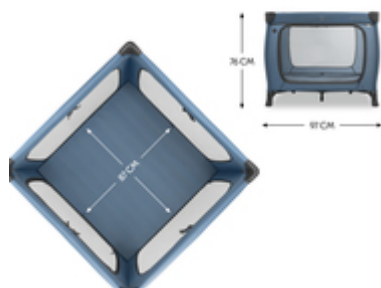

SLEEP N PLAY SQ SET
TRAVEL COT SET: BED WITH FULL-SIZE MATTRESS

A COSY MATTRESS ALWAYS WITH YOU

/

EASY TO TRANSPORT WITH A CARRY BAG

/

EXTRA-LARGE ACCESS HATCH FOR LITTLE EXPLORERS

COMFORTABLE
FOR CHILDREN UP TO 15 KG

A FULL-SIZE MATTRESS ALWAYS WITH
YOU

Simply super comfortable. And with a full-sized mattress: your child will sleep like a baby on the 5 cm thick and softly padded mattress of the Sleep N Play SQ Set!

FULL-SIZE MATTRESS
ALWAYS ON HAND

QUICK & EASY
ASSEMBLY & FOLDING

EASY AND SUPER-QUICK
ASSEMBLY

Do you want a travel cot that is particularly quick to assemble? The Sleep N Play SQ Set's special mechanism makes things easy for you. You can easily set it up and fold it away again.

EASY TO TRANSPORT WITH A CARRY BAG

Space-saving, practical and even colour-coordinated: The Sleep N Play SQ Set can be perfectly stashed away in the accompanying transport bag. And it's easy to take with you.