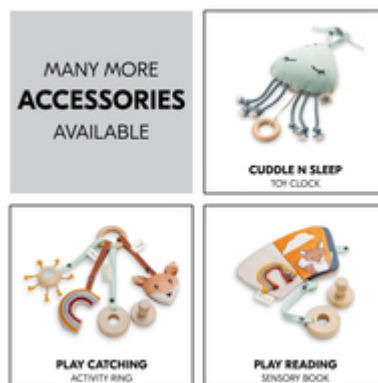

EXTRA-LARGE HATCH **FOR LITTLE EXPLORERS**

THEIR FAVOURITE SOFT TOY ALWAYS AT HAND

Everything in the right place: The loops on the inside of the Sleep N Play SQ Set keeps you child's cuddly toys and the Cuddle N Sleep music box always to. And you can relax.

LOTS OF OTHER ACCESSORIES

Want to give your child an extra treat? The travel cot comes with additional accessories like the Cuddle N Sleep music box, the Play Reading sensory book or the fun game Play Catching.

SLEEP N PLAY SQ SET

TRAVEL COT SET: BED WITH FULL-SIZE MATTRESS

Product Images

Image not found or type unknown

Lifestyle Images

Travel cot set: bed with full-size mattress

Cosy mattress included

Do you and your child like to travel? The Sleep N Play SQ Set is a comfortable travel cot for your little one (up to 15 kg) with a soft mattress – as well as being a playpen and play centre.