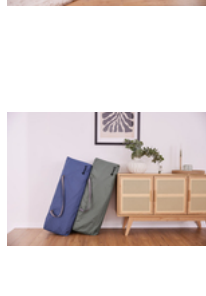

SLEEP N PLAY SQ SET

TRAVEL COT SET: BED WITH FULL-SIZE MATTRESS

Product Images

Image not found or type unknown

Lifestyle Images

Travel cot set: bed with full-size mattress

Cosy mattress included

Do you and your child like to travel? The Sleep N Play SQ Set is a comfortable travel cot for your little one (up to 15 kg) with a soft mattress – as well as being a playpen and play centre.