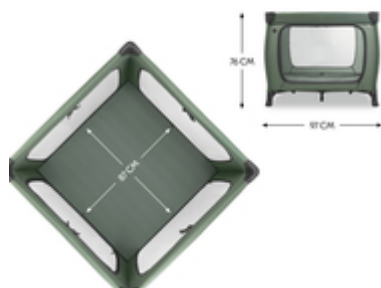

**SLEEP N PLAY SQ SET**  
TRAVEL COT SET: BED WITH FULL-SIZE MATTRESS

**A COSY MATTRESS ALWAYS WITH YOU**

/

**EASY TO TRANSPORT WITH A CARRY BAG**

/

**EXTRA-LARGE ACCESS HATCH FOR LITTLE EXPLORERS**

**COMFORTABLE**  
FOR CHILDREN UP TO 15 KG

A FULL-SIZE MATTRESS ALWAYS WITH  
YOU

Simply super comfortable. And with a full-sized mattress: your child will sleep like a baby on the 5 cm thick and softly padded mattress of the Sleep N Play SQ Set!