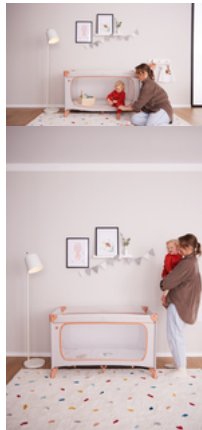

Lifestyle Images