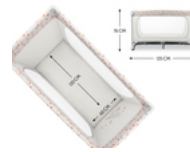

MANY OTHER ACCESSORIES AVAILABLE

DREAM N PLAY PLUS

COMFORTABLE TRAVEL COT AND PLAYPEN

Product Images

ENCHANTING
WINNIE THE POOH DESIGN

SENSE OF SECURITY
FOR CHILDREN UP TO 15 KG

QUICK AND EASY
TO ASSEMBLE AND FOLD

WITH TRANSPORT BAG
EASY TO TRANSPORT

EXTRA LARGE HATCH
FOR LITTLE EXPLORERS

MANY OTHER
ACCESSORIES AVAILABLE

Lifestyle Images

Comfortable travel cot and playpen in one

Security for day and night

When you travel, everything is unfamiliar. The Dream N Play Plus travel cot offers security in a timeless design for your little one up to 15 kg and is the perfect place to play on the go.

Easy and quick assembly and folding

The Dream N Play Plus's special mechanism makes things simple for you: you can easily set it up and fold it up again.

Easy to transport

Space-saving, practical and colour-coordinated: the Dream N Play Plus can be perfectly stored in the included carry bag. And it's easy to take with you.