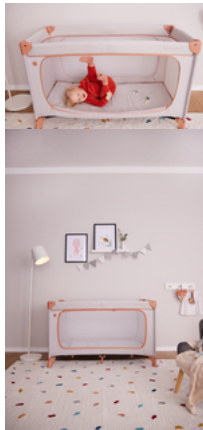

Lifestyle Images