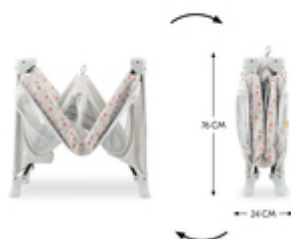

QUICK AND EASY
TO ASSEMBLE AND FOLD

QUICK AND EASY TO SET UP AND DISMANTLE

Do you want a travel cot that is really quick to assemble? The special mechanism of the Dream N Play Plus makes it easy: it's child's play to assemble and fold up again.