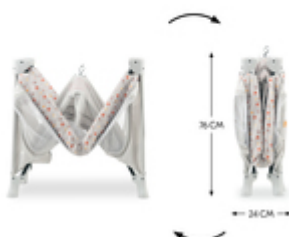

QUICK AND EASY
TO ASSEMBLE AND FOLD

QUICK AND EASY TO SET UP AND DISMANTLE

Do you want a travel cot that is really quick to assemble? The special mechanism of the Dream N Play Plus makes it easy: it's child's play to assemble and fold up again.