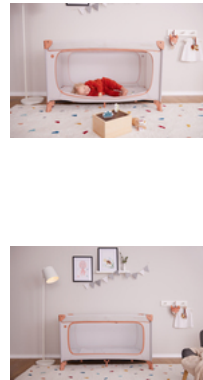

Lifestyle Images