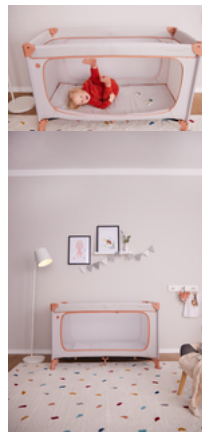

WITH TRANSPORT BAG
EASY TO TRANSPORT

EXTRA LARGE HATCH
FOR LITTLE EXPLORERS

MANY OTHER
ACCESSORIES AVAILABLE

Lifestyle Images

Comfortable travel cot and playpen in one

Security for day and night

When you travel, everything is unfamiliar. The Dream N Play Plus travel cot offers security in a timeless design for your little one up to 15 kg and is the perfect place to play on the go.

Easy and quick assembly and folding

The Dream N Play Plus's special mechanism makes things simple for you: you can easily set it up and fold it up again.

Easy to transport

Space-saving, practical and colour-coordinated: the Dream N Play Plus can be perfectly stored in the included carry bag. And it's easy to take with you.

Large access hatch for little explorers

Children want to explore everything up-close. The Dream N Play Plus has a large access hatch that you can open from the outside. This makes it possible for your child to crawl out of bed on their own. And with the additionally available travel bed cover, the bed can be transformed into a play tent.