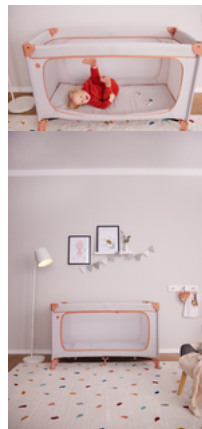

WITH TRANSPORT BAG
EASY TO TRANSPORT

EXTRA LARGE HATCH
FOR LITTLE EXPLORERS

MANY OTHER
ACCESSORIES AVAILABLE

Lifestyle Images

Comfortable travel cot and playpen in one

Security for day and night

When you travel, everything is unfamiliar. The Dream N Play Plus travel cot offers security in a timeless design for your little one up to 15 kg and is the perfect place to play on the go.

Easy and quick assembly and folding

The Dream N Play Plus's special mechanism makes things simple for you: you can easily set it up and fold it up again.

Easy to transport

Space-saving, practical and colour-coordinated: the Dream N Play Plus can be perfectly stored in the included carry bag. And it's easy to take with you.

Large access hatch for little explorers

Children want to explore everything up-close. The Dream N Play Plus has a large access hatch that you can open from the outside. This makes it possible for your child to crawl out of bed on their own. And with the additionally available travel bed cover, the bed can be transformed into a play tent.