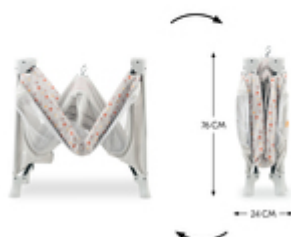

QUICK AND EASY
TO ASSEMBLE AND FOLD

QUICK AND EASY TO SET UP AND DISMANTLE

Do you want a travel cot that is really quick to assemble? The special mechanism of the Dream N Play Plus makes it easy: it's child's play to assemble and fold up again.