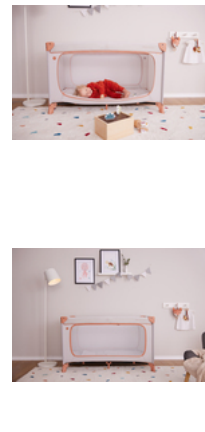

WITH TRANSPORT BAG
EASY TO TRANSPORT

EXTRA LARGE HATCH
FOR LITTLE EXPLORERS

MANY OTHER
ACCESSORIES AVAILABLE

Lifestyle Images

Comfortable travel cot and playpen in one

Security for day and night

When you travel, everything is unfamiliar. The Dream N Play Plus travel cot offers security in a timeless design for your little one up to 15 kg and is the perfect place to play on the go.

Easy and quick assembly and folding

The Dream N Play Plus's special mechanism makes things simple for you: you can easily set it up and fold it up again.

Easy to transport

Space-saving, practical and colour-coordinated: the Dream N Play Plus can be perfectly stored in the included carry bag. And it's easy to take with you.

Large access hatch for little explorers

Children want to explore everything up-close. The Dream N Play Plus has a large access hatch that you can open from the outside. This makes it possible for your child to crawl out of bed on their own. And with the additionally available travel bed cover, the bed can be transformed into a play tent.

The two large mesh inserts allow for an optimum air flow and create a pleasant sleeping environment. And you can keep an eye on your child at all times.

Many accessories available

Matching the bed, there are the Sleeper mattress, the Travel Bed Canopy providing insect and sun protection, the Travel Bed Mattress Cover fitted sheet as well as the Travel Bed Mobile.