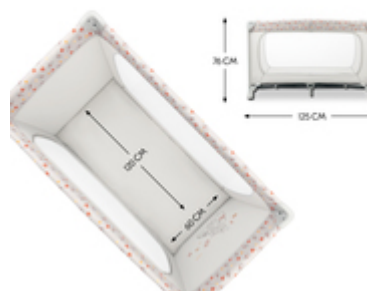

SENSE OF SECURITY
FOR CHILDREN UP TO 15 KG