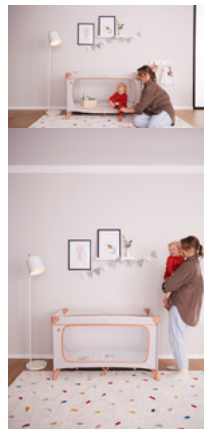

MANY OTHER ACCESSORIES AVAILABLE

DREAM N PLAY PLUS

COMFORTABLE TRAVEL COT AND PLAYPEN

Product Images

ENCHANTING
WINNIE THE POOH DESIGN

SENSE OF SECURITY
FOR CHILDREN UP TO 15 KG

QUICK AND EASY
TO ASSEMBLE AND FOLD

WITH TRANSPORT BAG
EASY TO TRANSPORT

EXTRA LARGE HATCH
FOR LITTLE EXPLORERS

MANY OTHER
ACCESSORIES AVAILABLE

Lifestyle Images

Comfortable travel cot and playpen in one

Security for day and night

When you travel, everything is unfamiliar. The Dream N Play Plus travel cot offers security in a timeless design for your little one up to 15 kg and is the perfect place to play on the go.

Easy and quick assembly and folding

The Dream N Play Plus's special mechanism makes things simple for you: you can easily set it up and fold it up again.

Easy to transport

Space-saving, practical and colour-coordinated: the Dream N Play Plus can be perfectly stored in the included carry bag. And it's easy to take with you.

Large access hatch for little explorers

Children want to explore everything up-close. The Dream N Play Plus has a large access hatch that you can open from the outside. This makes it possible for your child to crawl out of bed on their own. And with the additionally available travel bed cover, the bed can be transformed into a play tent.