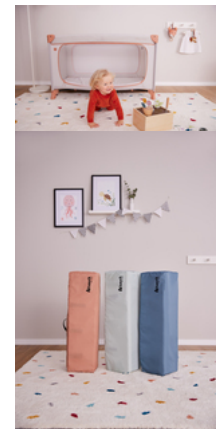

MANY OTHER ACCESSORIES AVAILABLE

DREAM N PLAY PLUS

COMFORTABLE TRAVEL COT AND PLAYPEN

Product Images

ENCHANTING
WINNIE THE POOH DESIGN

SENSE OF SECURITY
FOR CHILDREN UP TO 15 KG

QUICK AND EASY
TO ASSEMBLE AND FOLD

WITH TRANSPORT BAG
EASY TO TRANSPORT

EXTRA LARGE HATCH
FOR LITTLE EXPLORERS

MANY OTHER
ACCESSORIES AVAILABLE

Lifestyle Images

Comfortable travel cot and playpen in one

Security for day and night

When you travel, everything is unfamiliar. The Dream N Play Plus travel cot offers security in a timeless design for your little one up to 15 kg and is the perfect place to play on the go.

Easy and quick assembly and folding

The Dream N Play Plus's special mechanism makes things simple for you: you can easily set it up and fold it up again.

Easy to transport

Space-saving, practical and colour-coordinated: the Dream N Play Plus can be perfectly stored in the included carry bag. And it's easy to take with you.

Large access hatch for little explorers

Children want to explore everything up-close. The Dream N Play Plus has a large access hatch that you can open from the outside. This makes it possible for your child to crawl out of bed on their own. And with the additionally available travel bed cover, the bed can be transformed into a play tent.