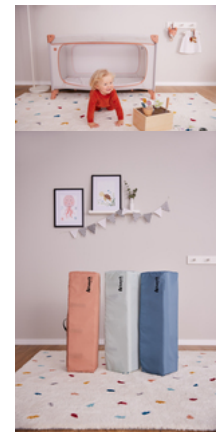

WITH TRANSPORT BAG
EASY TO TRANSPORT

EXTRA LARGE HATCH
FOR LITTLE EXPLORERS

MANY OTHER
ACCESSORIES AVAILABLE

Lifestyle Images

Comfortable travel cot and playpen in one

Security for day and night

When you travel, everything is unfamiliar. The Dream N Play Plus travel cot offers security in a timeless design for your little one up to 15 kg and is the perfect place to play on the go.

Easy and quick assembly and folding

The Dream N Play Plus's special mechanism makes things simple for you: you can easily set it up and fold it up again.

Easy to transport

Space-saving, practical and colour-coordinated: the Dream N Play Plus can be perfectly stored in the included carry bag. And it's easy to take with you.

Large access hatch for little explorers

Children want to explore everything up-close. The Dream N Play Plus has a large access hatch that you can open from the outside. This makes it possible for your child to crawl out of bed on their own. And with the additionally available travel bed cover, the bed can be transformed into a play tent.