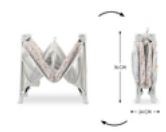

MANY OTHER ACCESSORIES AVAILABLE

DREAM N PLAY PLUS

COMFORTABLE TRAVEL COT AND PLAYPEN

Product Images

ENCHANTING
WINNIE THE POOH DESIGN

SENSE OF SECURITY
FOR CHILDREN UP TO 15 KG

QUICK AND EASY
TO ASSEMBLE AND FOLD

WITH TRANSPORT BAG
EASY TO TRANSPORT

EXTRA LARGE HATCH
FOR LITTLE EXPLORERS

MANY OTHER
ACCESSORIES AVAILABLE

Lifestyle Images

Comfortable travel cot and playpen in one

Security for day and night

When you travel, everything is unfamiliar. The Dream N Play Plus travel cot offers security in a timeless design for your little one up to 15 kg and is the perfect place to play on the go.

Easy and quick assembly and folding

The Dream N Play Plus's special mechanism makes things simple for you: you can easily set it up and fold it up again.

Easy to transport

Space-saving, practical and colour-coordinated: the Dream N Play Plus can be perfectly stored in the included carry bag. And it's easy to take with you.

Large access hatch for little explorers

Children want to explore everything up-close. The Dream N Play Plus has a large access hatch that you can open from the outside. This makes it possible for your child to crawl out of bed on their own. And with the additionally available travel bed cover, the bed can be transformed into a play tent.