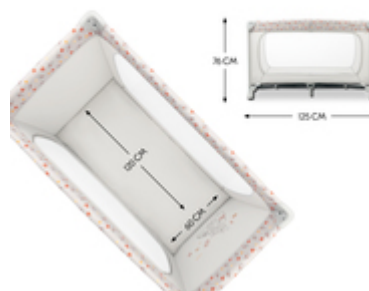

Are you a fan of Disney children's classics? The Dream N Play Plus travel cot in a great Disney design makes for more fun at home and on the go!

SNUG AND SAFE

Everything is strange when you go away. Your child (up to 15 kg) feels safe in the timeless design of the Dream N Play Plus travel cot - whether sleeping or playing.

SENSE OF SECURITY
FOR CHILDREN UP TO 15 KG

QUICK AND EASY
TO ASSEMBLE AND FOLD

QUICK AND EASY TO SET UP AND DISMANTLE

Do you want a travel cot that is really quick to assemble? The special mechanism of the Dream N Play Plus makes it easy: it's child's play to assemble and fold up again.