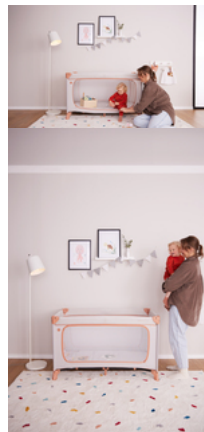

MANY OTHER ACCESSORIES AVAILABLE

DREAM N PLAY PLUS

COMFORTABLE TRAVEL COT AND PLAYPEN

Product Images

ENCHANTING
WINNIE THE POOH DESIGN

SENSE OF SECURITY
FOR CHILDREN UP TO 15 KG

QUICK AND EASY
TO ASSEMBLE AND FOLD

WITH TRANSPORT BAG
EASY TO TRANSPORT

EXTRA LARGE HATCH
FOR LITTLE EXPLORERS

MANY OTHER
ACCESSORIES AVAILABLE

Lifestyle Images

Comfortable travel cot and playpen in one

Security for day and night

When you travel, everything is unfamiliar. The Dream N Play Plus travel cot offers security in a timeless design for your little one up to 15 kg and is the perfect place to play on the go.

Easy and quick assembly and folding

The Dream N Play Plus's special mechanism makes things simple for you: you can easily set it up and fold it up again.

Easy to transport

Space-saving, practical and colour-coordinated: the Dream N Play Plus can be perfectly stored in the included carry bag. And it's easy to take with you.

Large access hatch for little explorers

Children want to explore everything up-close. The Dream N Play Plus has a large access hatch that you can open from the outside. This makes it possible for your child to crawl out of bed on their own. And with the additionally available travel bed cover, the bed can be transformed into a play tent.