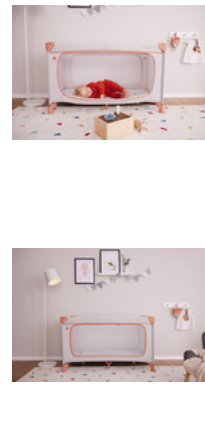

WITH TRANSPORT BAG
EASY TO TRANSPORT

EXTRA LARGE HATCH
FOR LITTLE EXPLORERS

MANY OTHER
ACCESSORIES AVAILABLE

Lifestyle Images

Comfortable travel cot and playpen in one

Security for day and night

When you travel, everything is unfamiliar. The Dream N Play Plus travel cot offers security in a timeless design for your little one up to 15 kg and is the perfect place to play on the go.

Easy and quick assembly and folding

The Dream N Play Plus's special mechanism makes things simple for you: you can easily set it up and fold it up again.

Easy to transport

Space-saving, practical and colour-coordinated: the Dream N Play Plus can be perfectly stored in the included carry bag. And it's easy to take with you.

Large access hatch for little explorers

Children want to explore everything up-close. The Dream N Play Plus has a large access hatch that you can open from the outside. This makes it possible for your child to crawl out of bed on their own. And with the additionally available travel bed cover, the bed can be transformed into a play tent.

The two large mesh inserts allow for an optimum air flow and create a pleasant sleeping environment. And you can keep an eye on your child at all times.

Many accessories available

Matching the bed, there are the Sleeper mattress, the Travel Bed Canopy providing insect and sun protection, the Travel Bed Mattress Cover fitted sheet as well as the Travel Bed Mobile.