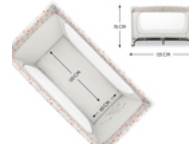

MANY OTHER ACCESSORIES

The Sleeper mattress, Travel Bed Cover play tent, Travel Bed Canopy insect and sun protection, Travel Bed Mattress Cover fitted sheet and Travel Bed Mobile are available as optional extras.

MANY OTHER ACCESSORIES AVAILABLE

DREAM N PLAY PLUS

COMFORTABLE TRAVEL COT AND PLAYPEN

Product Images

ENCHANTING
WINNIE THE POOH DESIGN

SENSE OF SECURITY
FOR CHILDREN UP TO 15 KG

QUICK AND EASY
TO ASSEMBLE AND FOLD

WITH TRANSPORT BAG
EASY TO TRANSPORT

EXTRA LARGE HATCH
FOR LITTLE EXPLORERS

MANY OTHER
ACCESSORIES AVAILABLE

Lifestyle Images

Comfortable travel cot and playpen in one

Security for day and night

When you travel, everything is unfamiliar. The Dream N Play Plus travel cot offers security in a timeless design for your little one up to 15 kg and is the perfect place to play on the go.

Easy and quick assembly and folding

The Dream N Play Plus's special mechanism makes things simple for you: you can easily set it up and fold it up again.

Easy to transport

Space-saving, practical and colour-coordinated: the Dream N Play Plus can be perfectly stored in the included carry bag. And it's easy to take with you.