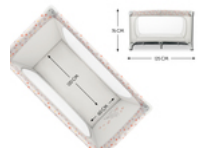

### MANY OTHER ACCESSORIES AVAILABLE

**DREAM N PLAY PLUS**  
COMFORTABLE TRAVEL COT AND PLAYPEN

**Product Images**

ENCHANTING  
**WINNIE THE POOH DESIGN**

**SENSE OF SECURITY**  
FOR CHILDREN UP TO 15 KG

**QUICK AND EASY**  
TO ASSEMBLE AND FOLD