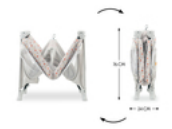

### MANY OTHER ACCESSORIES

The Sleeper mattress, Travel Bed Cover play tent, Travel Bed Canopy insect and sun protection, Travel Bed Mattress Cover fitted sheet and Travel Bed Mobile are available as optional extras.

### MANY OTHER ACCESSORIES AVAILABLE

**DREAM N PLAY PLUS**  
COMFORTABLE TRAVEL COT AND PLAYPEN

**Product Images**

ENCHANTING  
**WINNIE THE POOH DESIGN**

**SENSE OF SECURITY**  
FOR CHILDREN UP TO 15 KG

**QUICK AND EASY**  
TO ASSEMBLE AND FOLD