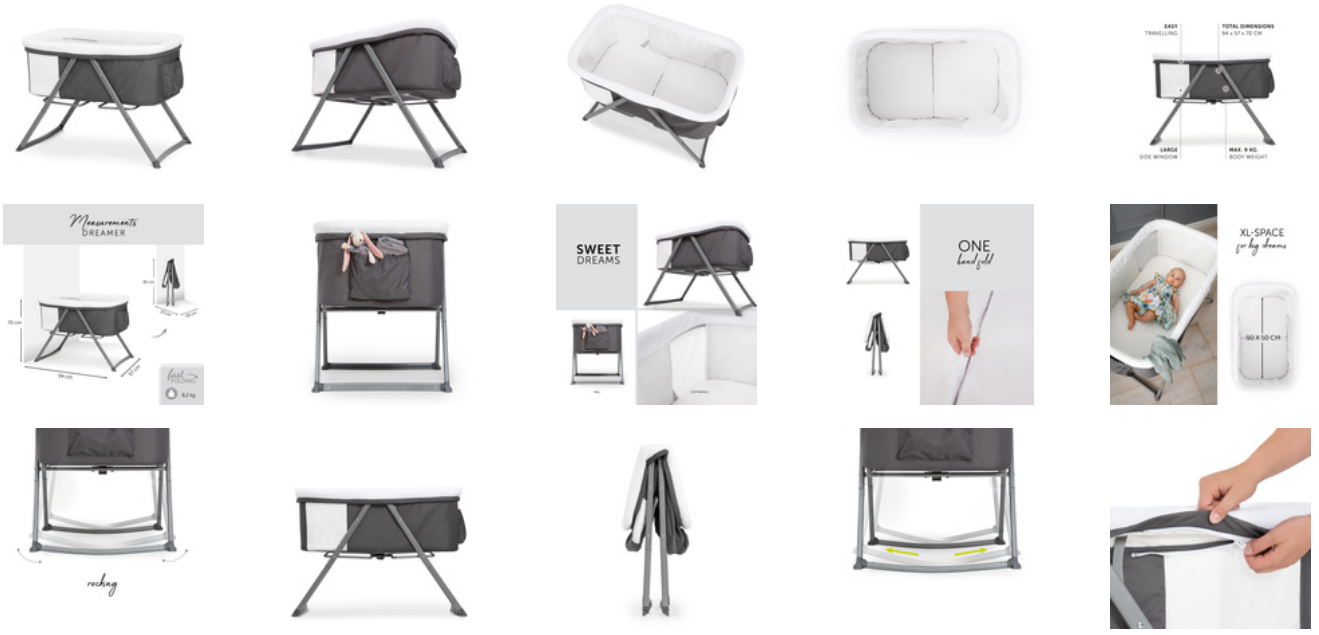

DREAMER

PERFECT FROM BIRTH

For little dreamers! The cute Dreamer is travel bed, cradle and bassinet in one. Used as practical second bed, your little one will be able to sleep on eye level with mum and dad. And thanks to its rocking function, your offspring will be softly put to sleep.

*XL-SPACE
for big dreams*

EASY TO FOLD

By pulling on the loop, Dreamer can be folded down compactly in seconds. At the same time, the loop can be used for carrying and thanks to its slim folding size, it fits in even the smallest corner or boot.

DREAMER

Product Images

Lifestyle Images

For little dreamers! Cute Dreamer is bassinet, cradle, mobile spare bed, and travel bed in one. Not only is it universal, but it also scores points because of its very special folding mechanism. Dreamer can be folded together in one movement by pulling on the loop. The mattress stays in the bed during folding. The loop doubles up as a carrying handle for the transport.

The Dreamer has a soft plush edging all the way around and, with a lying surface of 90 x 50cm, it is ideal for newborns. Bits and pieces can be stored in the pocket at the foot of the bed. Matching mattress included. The fabric cover has a zip fastening so that it can be removed for cleaning.