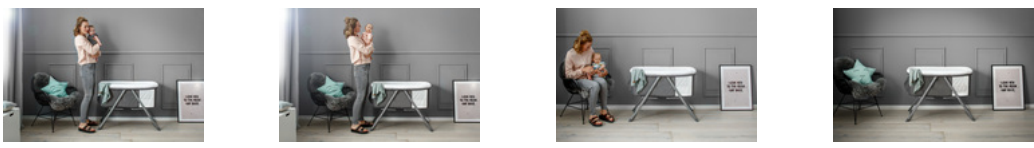

DREAMER

PERFECT FROM BIRTH

For little dreamers! The cute Dreamer is travel bed, cradle and bassinet in one. Used as practical second bed, your little one will be able to sleep on eye level with mum and dad. And thanks to its rocking function, your offspring will be softly put to sleep.

DREAMER

Product Images

Lifestyle Images

For little dreamers! Cute Dreamer is bassinet, cradle, mobile spare bed, and travel bed in one. Not only is it universal, but it also scores points because of its very special folding mechanism. Dreamer can be folded together in one movement by pulling on the loop. The mattress stays in the bed during folding. The loop doubles up as a carrying handle for the transport.

Just carry the Dreamer to the required location, pull it apart and it is ready for use. This way, your baby can always stay close to you while you are working in the kitchen or the living room. The Dreamer can be used in any room as a bassinet or cradle. As a cradle, it rocks gently back and forth, but can also be kept in place by twisting the base of the bed. Dreamer can be a practical spare bed in the bedroom. Keep an eye on your baby at all times through the large windows.

The Dreamer has a soft plush edging all the way around and, with a lying surface of 90 x 50cm, it is ideal for newborns. Bits and pieces can be stored in the pocket at the foot of the bed. Matching mattress included. The fabric cover has a zip fastening so that it can be removed for cleaning.