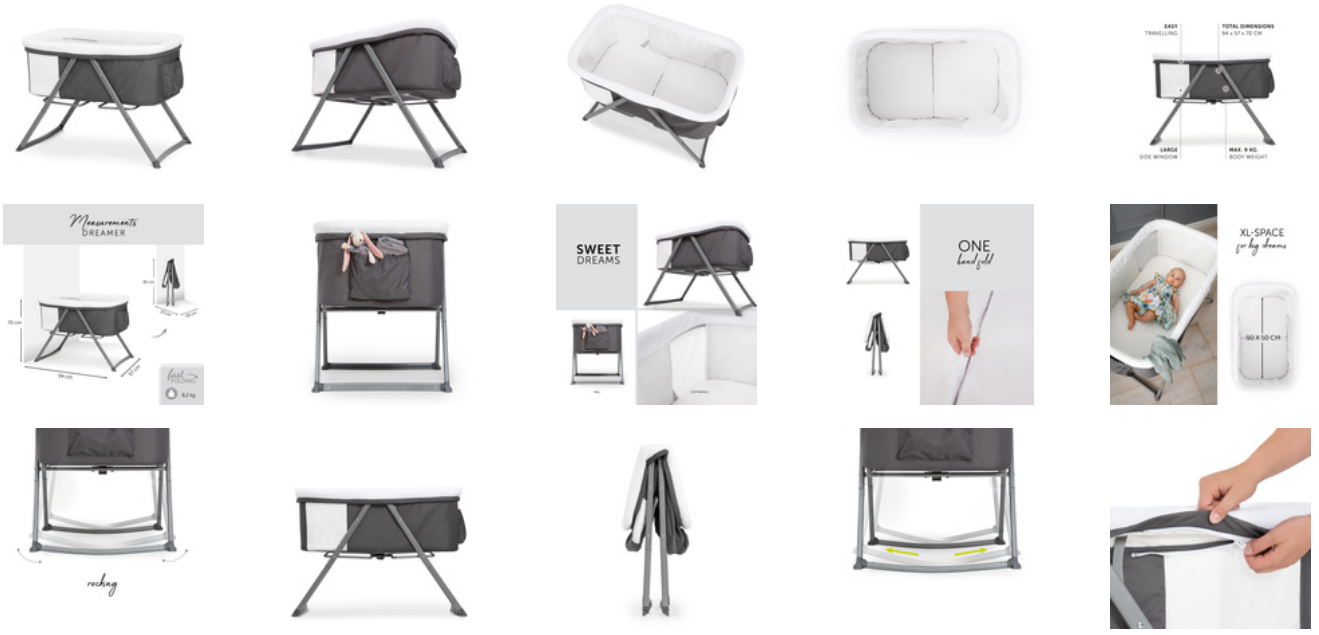

DREAMER

PERFECT FROM BIRTH

For little dreamers! The cute Dreamer is travel bed, cradle and bassinet in one. Used as practical second bed, your little one will be able to sleep on eye level with mum and dad. And thanks to its rocking function, your offspring will be softly put to sleep.

XL-SPACE
for big dreams

EASY TO FOLD

By pulling on the loop, Dreamer can be folded down compactly in seconds. At the same time, the loop can be used for carrying and thanks to its slim folding size, it fits in even the smallest corner or boot.

DREAMER

Product Images

Lifestyle Images

For little dreamers! Cute Dreamer is bassinet, cradle, mobile spare bed, and travel bed in one. Not only is it universal, but it also scores points because of its very special folding mechanism. Dreamer can be folded together in one movement by pulling on the loop. The mattress stays in the bed during folding. The loop doubles up as a carrying handle for the transport.

The Dreamer has a soft plush edging all the way around and, with a lying surface of 90 x 50cm, it is ideal for newborns. Bits and pieces can be stored in the pocket at the foot of the bed. Matching mattress included. The fabric cover has a zip fastening so that it can be removed for cleaning.