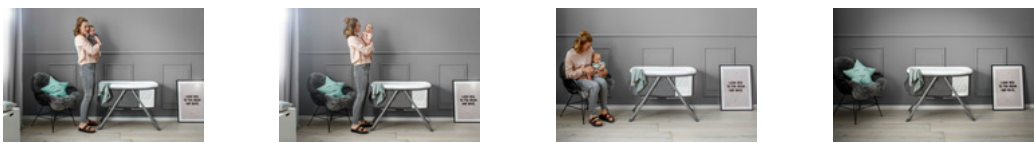

DREAMER

PERFECT FROM BIRTH

For little dreamers! The cute Dreamer is travel bed, cradle and bassinet in one. Used as practical second bed, your little one will be able to sleep on eye level with mum and dad. And thanks to its rocking function, your offspring will be softly put to sleep.

DREAMER

Product Images

Lifestyle Images

For little dreamers! Cute Dreamer is bassinet, cradle, mobile spare bed, and travel bed in one. Not only is it universal, but it also scores points because of its very special folding mechanism. Dreamer can be folded together in one movement by pulling on the loop. The mattress stays in the bed during folding. The loop doubles up as a carrying handle for the transport.

Just carry the Dreamer to the required location, pull it apart and it is ready for use. This way, your baby can always stay close to you while you are working in the kitchen or the living room. The Dreamer can be used in any room as a bassinet or cradle. As a cradle, it rocks gently back and forth, but can also be kept in place by twisting the base of the bed. Dreamer can be a practical spare bed in the bedroom. Keep an eye on your baby at all times through the large windows.

The Dreamer has a soft plush edging all the way around and, with a lying surface of 90 x 50cm, it is ideal for newborns. Bits and pieces can be stored in the pocket at the foot of the bed. Matching mattress included. The fabric cover has a zip fastening so that it can be removed for cleaning.