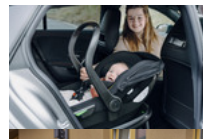

I-SIZE BABY CAR SEAT WITH BASE FOR SAFE CAR TRIPS

Product Images

hauck
I-SIZE BABY CAR SEAT WITH BASE
 FOR SAFE CAR TRIPS

RELIABLE COMPANION
 FROM THE VERY FIRST TRIP

SAFE
 THANKS TO CAREFUL TESTING

CAR SEAT
 GROWS ALONG WITH YOUR BABY

PROTECTIVE HOOD
 WITH PRACTICAL FUNCTIONS

SEATING COMFORT
 IN ALL SEASONS

COLORLED INDICATORS
 SHOW THE CORRECT INSTALLATION

COMPATIBLE
 WITH PUSHCHAIR FRAMES

EASY TO CARRY
 THANKS TO LIGHT WEIGHT

Lifestyle Images

DRIVE N CARE SET

I-SIZE BABY CAR SEAT WITH BASE FOR SAFE CAR TRIPS

Drive N Care Set - i-Size infant car seat with Isofix base

Safe travels from birth onward

You can use the Drive N Care from the very first road trip and for a body height from 40 to 87 cm. Tested according to the highest safety standards i-Size UN ECE R129-03, the baby car seat offers reliable side impact protection with energy-absorbing materials. The hood, rated UPF 50+, provides pleasant shade and can be removed for washing.