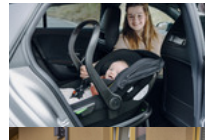

I-SIZE BABY CAR SEAT WITH BASE FOR SAFE CAR TRIPS

Product Images

hauck
I-SIZE BABY CAR SEAT WITH BASE
 FOR SAFE CAR TRIPS

RELIABLE COMPANION
 FROM THE VERY FIRST TRIP

SAFE
 THANKS TO CAREFUL TESTING

CAR SEAT
 GROWS ALONG WITH YOUR BABY

PROTECTIVE HOOD
 WITH PRACTICAL FUNCTIONS

SEATING COMFORT
 IN ALL SEASONS

COMPATIBLE
 WITH PUSHCHAIR FRAMES

EASY TO CARRY
 THANKS TO LIGHT WEIGHT

Lifestyle Images

DRIVE N CARE SET

I-SIZE BABY CAR SEAT WITH BASE FOR SAFE CAR TRIPS

Drive N Care Set - i-Size infant car seat with Isofix base

Safe travels from birth onward

You can use the Drive N Care from the very first road trip and for a body height from 40 to 87 cm. Tested according to the highest safety standards i-Size UN ECE R129-03, the baby car seat offers reliable side impact protection with energy-absorbing materials. The hood, rated UPF 50+, provides pleasant shade and can be removed for washing.

Comfortable, grow-along car seat

You can individually adjust the height of the head cushion and the length of the 3-point harness in addition to removing the newborn insert and the seat wedge. The cover of the car seat is made of breathable fabric that offers your baby a comfortable drive both in summer and in winter and can be washed at 30° C on a gentle cycle.