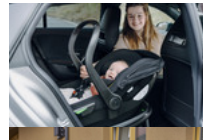

I-SIZE BABY CAR SEAT WITH BASE FOR SAFE CAR TRIPS

Product Images

hauck
I-SIZE BABY CAR SEAT WITH BASE
FOR SAFE CAR TRIPS

RELIABLE COMPANION
FROM THE VERY FIRST TRIP

SAFE
THANKS TO CAREFUL TESTING

CAR SEAT
GROWS ALONG WITH YOUR BABY

PROTECTIVE HOOD
WITH PRACTICAL FUNCTIONS

SEATING COMFORT
IN ALL SEASONS

COLORED INDICATORS
SHOW THE CORRECT INSTALLATION

COMPATIBLE
WITH PUSHCHAIR FRAMES

EASY TO CARRY
THANKS TO LIGHT WEIGHT

Lifestyle Images

DRIVE N CARE SET

I-SIZE BABY CAR SEAT WITH BASE FOR SAFE CAR TRIPS

Drive N Care Set - i-Size infant car seat with Isofix base

Safe travels from birth onward

You can use the Drive N Care from the very first road trip and for a body height from 40 to 87 cm. Tested according to the highest safety standards i-Size UN ECE R129-03, the baby car seat offers reliable side impact protection with energy-absorbing materials. The hood, rated UPF 50+, provides pleasant shade and can be removed for washing.

Comfortable, grow-along car seat

You can individually adjust the height of the head cushion and the length of the 3-point harness in addition to removing the newborn insert and the seat wedge. The cover of the car seat is made of breathable fabric that offers your baby a comfortable drive both in summer and in winter and can be washed at 30° C on a gentle cycle.