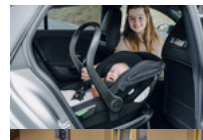

Lifestyle Images