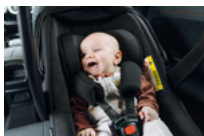

QUICK AND EASY ATTACHMENT IN THE
VEHICLE

Fits perfectly: With the Drive N Care Base, install your infant car seat securely on the Isofix anchor points and check the fit with the green/red indicators.

DRIVE N CARE BASE

ISOFIX BASE FOR DRIVE N CARE INFANT CAR SEAT

Product Images

Lifestyle Images

Practical Isofix base for your hauck Drive N Care infant car seat

Carefully tested according to the i-Size standard

Do you want your newborn baby to be well protected on every car journey? Trust the Drive N Care Base for your infant car seat. The combination is approved to the i-Size UN ECE R129-03 standard.

Quick and easy to attach in the vehicle

Fits perfectly: With the Drive N Care Base, it's easy to reliably install your infant car seat on your car's Isofix anchor points and check that it has been installed correctly using the green/red indicators.