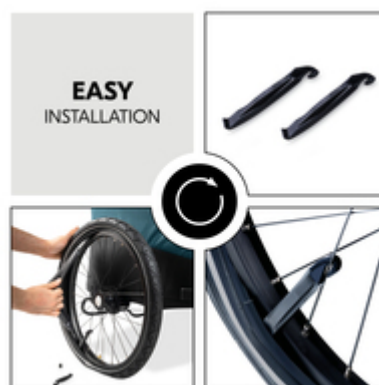

BIKE TRAILER REPAIR KIT
INNER TUBE REPAIR KIT FOR BIKE TRAILERS

UNIVERSAL FIT FOR DIFFERENTS MODELS

/

EASY REPAIRING OF BIKE TRAILER WHEELS

/

DURABLE AND LONG-LASTING MATERIALS

**UNIVERSAL REPAIR KIT
FOR BIKE TRAILER WHEELS**

**UNIVERSAL REPAIR KIT FOR BIKE
TRAILER WHEELS**

The kit contains two tubes of 20 inch diameter each for the repairing of bike trailers with this wheels size.

**INCLUSIVE TOOLS FOR AN EASY
INSTALLATION**

Thanks to the included wheel fork, you can easily install the inner tubes without the need of additional tools.

**DURABLE THANKS
TO GOOD QUALITY**

**DURABLE AND LONG-LASTING
MATERIALS**

The inner tubes made of rubber and the valves are very robust and can be used for a long time.

EASY INFLATION THANKS TO STANDARD VALVES

The valves are compatible with the standard size of portable pumps, so that you can easily inflate them even when out and about. When inflated, they stay securely closed.