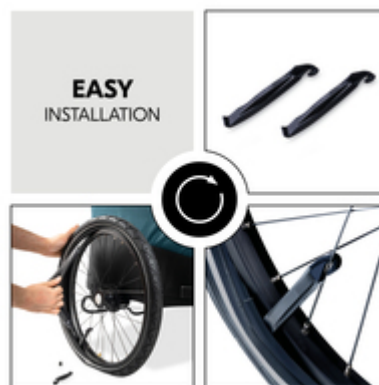

BIKE TRAILER REPAIR KIT
INNER TUBE REPAIR KIT FOR BIKE TRAILERS

UNIVERSAL FIT FOR DIFFERENTS MODELS

/

EASY REPAIRING OF BIKE TRAILER WHEELS

/

DURABLE AND LONG-LASTING MATERIALS

**UNIVERSAL REPAIR KIT
FOR BIKE TRAILER WHEELS**

**UNIVERSAL REPAIR KIT FOR BIKE
TRAILER WHEELS**

The kit contains two tubes of 20 inch diameter each for the repairing of bike trailers with this wheels size.

**INCLUSIVE TOOLS FOR AN EASY
INSTALLATION**

Thanks to the included wheel fork, you can easily install the inner tubes without the need of additional tools.

**DURABLE THANKS
TO GOOD QUALITY**

**DURABLE AND LONG-LASTING
MATERIALS**

The inner tubes made of rubber and the valves are very robust and can be used for a long time.

EASY INFLATION THANKS TO STANDARD VALVES

The valves are compatible with the standard size of portable pumps, so that you can easily inflate them even when out and about. When inflated, they stay securely closed.