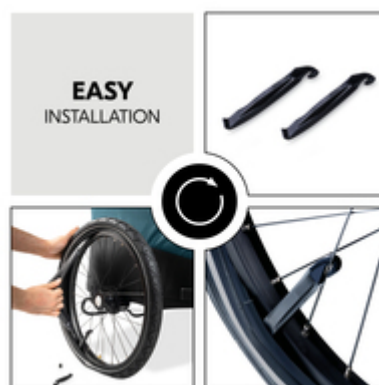

BIKE TRAILER REPAIR KIT
INNER TUBE REPAIR KIT FOR BIKE TRAILERS

UNIVERSAL FIT FOR DIFFERENTS MODELS

/

EASY REPAIRING OF BIKE TRAILER WHEELS

/

DURABLE AND LONG-LASTING MATERIALS

UNIVERSAL REPAIR KIT
FOR BIKE TRAILER WHEELS

UNIVERSAL REPAIR KIT FOR BIKE TRAILER WHEELS

The kit contains two tubes of 20 inch diameter each for the repairing of bike trailers with this wheels size.

INCLUSIVE TOOLS FOR AN EASY INSTALLATION

Thanks to the included wheel fork, you can easily install the inner tubes without the need of additional tools.

Easy repairing of tyres thanks to practical standard valves

All accessories needed for the repair are included in delivery. Thanks to the wheel fork, the tubes are easily assembled. Also, the valves are compatible with the standard size of portable pumps.

Durable materials and compatibility with hauck Dryk Duo

The rubber inner tubes and valves are very robust. They are easy to handle and stay securely closed. The tyre repair kit is universally usable, but perfectly suited for the multifunctional hauck Dryk Duo bike trailer and pushchair.