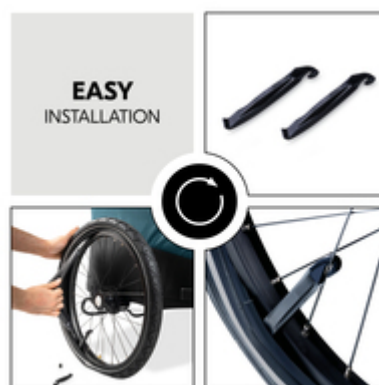

BIKE TRAILER REPAIR KIT
INNER TUBE REPAIR KIT FOR BIKE TRAILERS

UNIVERSAL FIT FOR DIFFERENTS MODELS

/

EASY REPAIRING OF BIKE TRAILER WHEELS

/

DURABLE AND LONG-LASTING MATERIALS

UNIVERSAL REPAIR KIT
FOR BIKE TRAILER WHEELS

UNIVERSAL REPAIR KIT FOR BIKE
TRAILER WHEELS

The kit contains two tubes of 20 inch diameter each for the repairing of bike trailers with this wheels size.

INCLUSIVE TOOLS FOR AN EASY
INSTALLATION

Thanks to the included wheel fork, you can easily install the inner tubes without the need of additional tools.

Easy repairing of tyres thanks to practical standard valves

All accessories needed for the repair are included in delivery. Thanks to the wheel fork, the tubes are easily assembled. Also, the valves are compatible with the standard size of portable pumps.

Durable materials and compatibility with hauck Dryk Duo

The rubber inner tubes and valves are very robust. They are easy to handle and stay securely closed. The tyre repair kit is universally usable, but perfectly suited for the multifunctional hauck Dryk Duo bike trailer and pushchair.