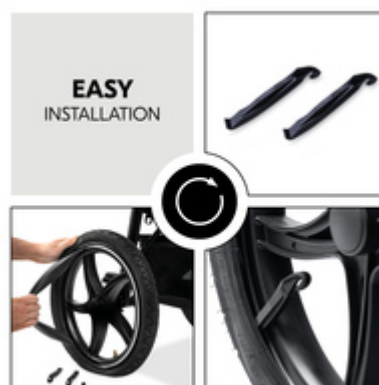

PUSHCHAIR REPAIR KIT 3W
INNER TUBE REPAIR KIT FOR THREE-WHEEL PUSHCHAIRS

UNIVERSAL FIT FOR DIFFERENTS MODELS

/

EASY REPAIRING OF PUSHCHAIR WHEELS

/

DURABLE AND LONG-LASTING MATERIALS

UNIVERSAL REPAIR KIT
FOR PUSHCHAIR WHEELS

**UNIVERSAL REPAIR KIT FOR
PUSHCHAIR WHEELS**

The kit contains 3 tubes: 2 with 16 inch diameter each for the rear wheels and 1 with 12 inch diameter for the front wheel and can be used for pushchairs with this wheels size.

**INCLUSIVE TOOLS FOR AN EASY
INSTALLATION**

Thanks to the included wheel fork, you can easily install the inner tubes without the need of additional tools.

DURABLE THANKS
TO GOOD QUALITY

**DURABLE AND LONG-LASTING
MATERIALS**

Product Images

Pushchair Repair Kit 3W - Inner tube repair kit for three-wheel pushchairs

Universal repair kit for 16- and 12-inch pushchair wheels

The kit contains 3 tubes: 2 with 16 inch diameter each for the rear wheels and 1 with 12 inch diameter for the front wheel. This kit is suitable for repairing prams, pushchairs, strollers and buggies with these tyre sizes. Thanks to this practical accessory, you can repair up to 3 tyres and be safe on the road once again.