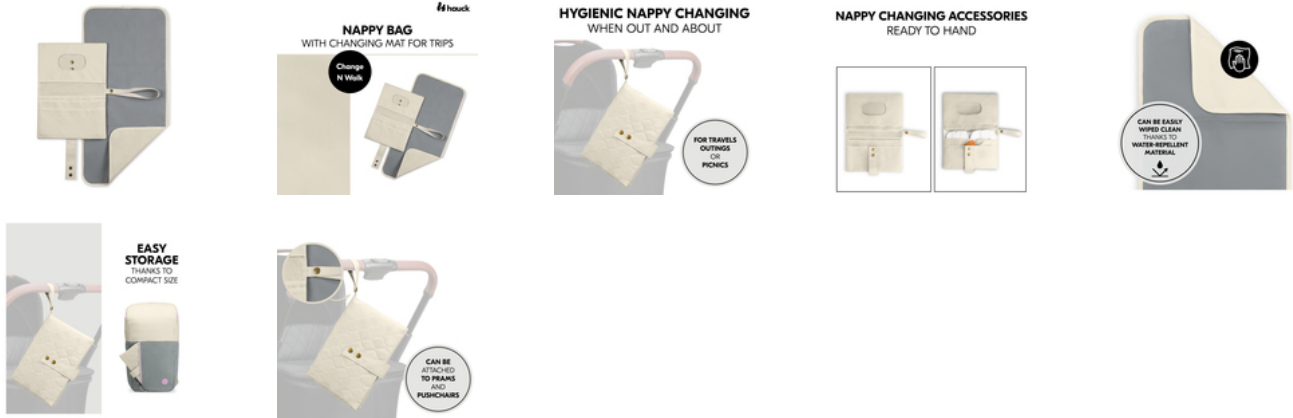

EASY TO ATTACH TO THE PRAM THANKS TO THE LOOP

Thanks to the practical loop with press stud, you can also attached the nappy bag to your pushchairs handlebar, having it right at hand.

CHANGE N WALK

NAPPY BAG WITH CHANGING MAT FOR TRIPS

Product Images

Lifestyle Images

Change N Walk - Nappy bag with changing mat for trips

Hygienic nappy changing when out and about

The small nappy bag comes with a practical changing mat, allowing you to change your baby's nappies in a hygienic and comfortable manner during your outings or picnics. The nappy bag comes in a handy size that fits in your pram's basket, changing bag or backpack (e.g. hauck Pack N Walk).

Everything at hand thanks to practical pockets

Inner pockets offer space for nappies, changing mat, wet wipes and creams, while other small accessories can be stored in the outer zipper pocket.

Easy attachment and cleaning

Both the bag and changing mat can be wiped clean quickly and easily, being ready for use again in no time. Thanks to the practical loop with press stud, you can also attached the nappy bag to your pushchairs handlebar, having it right at hand.