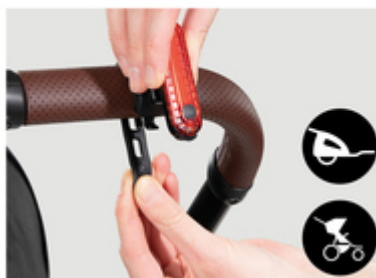

REAR LIGHT
OFFERS EXTRA SAFETY

REAR LIGHT FOR EXTRA SAFETY AT DUSK

The red LED rear light offers you additional visibility when you are out and about with your baby at dusk or in poor light conditions.

UNIVERSAL USE THANKS TO PRACTICAL FIXATION

Thanks to the flexible attachment with an elastic band, you can attach the LED light to the handlebar of your bike trailer, pram or pushchair.

FOR BIKE TRAILER, PRAM OR PUSHCHAIR
UNIVERSAL
USE

SUITABLE FOR HANDLES WITH A DIAMETER OF 12-32 MM

The quick-release mount is suitable for handlebars or push handles with a diameter of 12-32 mm.

LONG-LASTING THANKS TO STRONG BATTERY

The built-in battery lasts up to 15 hours depending on the light intensity setting and can be used even on long trips with the bike trailer or walks with the pram.

LED Rear Light - Universal LED rear light for additional visibility

Multifunctional light with universal fixation for additional visibility and safety at dusk

The red LED rear light offers you additional visibility when you are out and about with your baby at dusk or in poor light conditions. Thanks to the flexible attachment with an elastic band, you can install the light to your bike trailer, pram or pushchair. The quick-release mount is suitable for handlebars with a diameter of 12-32 mm.