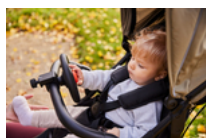

Vroom vroom, toot toot! Do you like going for walks with your little car lover? The Pushchair Steering Wheel turns your buggy into a car. With the Pushchair Steering Wheel, your child gets to do the driving.

REAL HORN – REAL FUN!

The Pushchair Steering wheel is really easy to turn – just right for little hands. The highlight: the push button with the horn – a real blast. Your child is sure to like it!

REAL HORN
REAL FUN

SUITABLE FOR ALMOST ANY PUSHCHAIR

PUSHCHAIR STEERING WHEEL

STEERING WHEEL FOR YOUR BUGGY

Product Images

FEELS LIKE DRIVING A REAL CAR
WHILE ON A WALK

REAL HORN
REAL FUN

EASY TO ATTACH AND QUICK TO REMOVE
MADE FROM ROBUST PLASTIC

SUITABLE FOR ALMOST ANY PUSHCHAIR

Lifestyle Images

Pushchair Steering Wheel: steering wheel for your buggy

True car feel while walking

Vroom vroom, toot toot! Do you like going for walks with your little car lover? The Pushchair Steering Wheel turns your buggy into a car. With the Pushchair Steering Wheel, your child gets to do the driving – real car feel included.