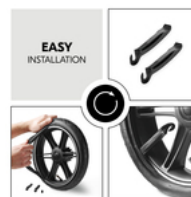

Thanks to the included wheel fork, you can easily install the inner tubes without the need of additional tools.

**REPAIR KIT FOR THE RAPID 3 AIR
WHEELS**

The kit contains 3 tubes: 2 with 12 inch diameter for the rear wheels and 1 with 10 inch diameter for the front wheel. They are suitable for 3-wheel pushchairs such as the hauck Rapid 3 Air.

The valves are compatible with the standard size of portable pumps, so that you can easily inflate them even when out and about. When inflated, they stay securely closed.

SUITABLE FOR STANDARD BICYCLE PUMP
EASY INFLATION
THANKS TO STANDARD VALVES

PUSHCHAIR REPAIR KIT 3WS

INNER TUBE REPAIR KIT FOR THREE-WHEEL PUSHCHAIRS

Product Images

Pushchair Repair Kit 3WS - Inner tube repair kit for three-wheel pushchairs

Universal repair kit for 12- and 10-inch pushchair wheels

The kit contains 3 tubes: 2 with 12 inch diameter each for the rear wheels and 1 with 10 inch diameter for the front wheel. This kit is suitable for repairing prams, pushchairs, strollers and buggies with these tyre sizes. Thanks to this practical accessory, you can repair up to three tyres and be safe on the road once again.