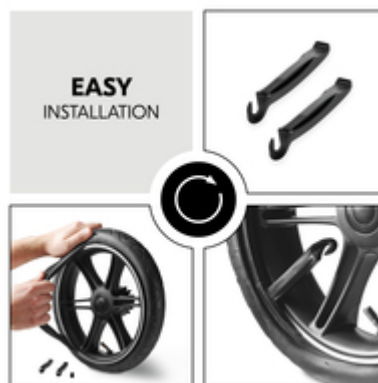

INCLUSIVE TOOLS FOR INSTALLATION

/

EASY REPAIRING OF PUSHCHAIR WHEELS

/

DURABLE AND LONG-LASTING MATERIALS

UNIVERSAL REPAIR KIT
FOR PUSHCHAIR WHEELS

3 TUBES
WITH
2X12 INCH
AND
1X10 INCH

**INCLUSIVE TOOLS FOR AN EASY
INSTALLATION**

Thanks to the included wheel fork, you can easily install the inner tubes without the need of additional tools.

**REPAIR KIT FOR THE RAPID 3 AIR
WHEELS**

The kit contains 3 tubes: 2 with 12 inch diameter for the rear wheels and 1 with 10 inch diameter for the front wheel. They are suitable for 3-wheel pushchairs such as the hauck Rapid 3 Air.

The kit contains 3 tubes: 2 with 12 inch diameter each for the rear wheels and 1 with 10 inch diameter for the front wheel. This kit is suitable for repairing prams, pushchairs, strollers and buggies with these tyre sizes. Thanks to this practical accessory, you can repair up to three tyres and be safe on the road once again.

Durable materials and compatibility with hauck Rapid 3 Air pushchair

The rubber inner tubes and valves are very robust. They are easy to handle and stay securely closed. The tyre repair kit is universally usable, but perfectly suited for the three-wheeler hauck Rapid 3 Air.