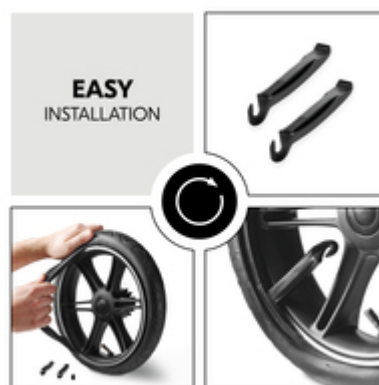

**INCLUSIVE TOOLS FOR INSTALLATION**

/

**EASY REPAIRING OF PUSHCHAIR WHEELS**

/

**DURABLE AND LONG-LASTING MATERIALS**

**UNIVERSAL REPAIR KIT**  
FOR PUSHCHAIR WHEELS

**REPAIR KIT FOR THE RAPID 3 AIR WHEELS**

The kit contains 3 tubes: 2 with 12 inch diameter for the rear wheels and 1 with 10 inch diameter for the front wheel. They are suitable for 3-wheel pushchairs such as the hauck Rapid 3 Air.

**INCLUSIVE TOOLS FOR AN EASY INSTALLATION**

Thanks to the included wheel fork, you can easily install the inner tubes without the need of additional tools.

**DURABLE THANKS**  
TO GOOD QUALITY

**DURABLE AND LONG-LASTING MATERIALS**

The inner tubes made of rubber and the valves are very robust and can be used for a long time.

The kit contains 3 tubes: 2 with 12 inch diameter each for the rear wheels and 1 with 10 inch diameter for the front wheel. This kit is suitable for repairing prams, pushchairs, strollers and buggies with these tyre sizes. Thanks to this practical accessory, you can repair up to three tyres and be safe on the road once again.