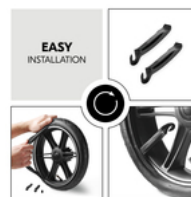

Product Images