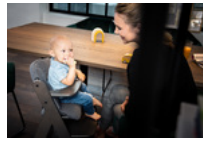

PRACTICAL NEWBORN MODULES

FITTING TRAYS & TABLES FOR MEALTIME

HIGH-QUALITY ACCESSORIES

PRACTICAL HEIGHT FOR ALMOST ANY TABLE

Lifestyle Images

Alpha + - The wooden highchair that grows along for life

Life-long companion made of sustainable wood

Elevated stability for safe mealtimes

Thanks to its stable construction and the integrated floor gliders, the Alpha+ is tilt-proof. When your child pushes away from the table, the highchair simply moves slightly backwards. Both the safety strap and 5-point harness are included and help keep your child safe. Also, they are compatible with other hauck accessories. The safety bar is essential for smaller children, while it can be removed later, allowing your child to sit comfortably at the dining table or the desk.