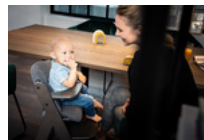

PRACTICAL NEWBORN MODULES

FITTING TRAYS & TABLES FOR MEALTIME

HIGH-QUALITY ACCESSORIES

PRACTICAL HEIGHT FOR ALMOST ANY TABLE

Lifestyle Images

Alpha + - The wooden highchair that grows along for life

Life-long companion made of sustainable wood

Elevated stability for safe mealtimes

Thanks to its stable construction and the integrated floor gliders, the Alpha+ is tilt-proof. When your child pushes away from the table, the highchair simply moves slightly backwards. Both the safety strap and 5-point harness are included and help keep your child safe. Also, they are compatible with other hauck accessories. The safety bar is essential for smaller children, while it can be removed later, allowing your child to sit comfortably at the dining table or the desk.