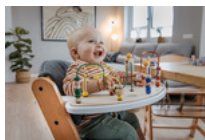

**FITTING TRAYS & TABLES
FOR MEALTIME**

**PLAYING AND LEARNING
WITH THE PLAY TRAY**

**FUN PLAYING AND LEARNING WITH
THE PLAY TRAY**

With the click-in play tray, you can use your high chair even more flexibly, because your child can engage optimally with the individually configurable play attachments.

ALPHA+
THE WOODEN HIGHCHAIR THAT GROWS ALONG FOR LIFE

Product Images

Lifestyle Images

Alpha + - The wooden highchair that grows along for life

Life-long companion made of sustainable wood

The Alpha+ is made of European beechwood deriving from FSC® certified forests, which value sustainable and ecologic forestry to protect plants and animals. Thanks to the adjustable seat and foot plate, the Alpha+ adapts to your growing child and the stable construction allows your child to use it up to 198,42 lbs.

Elevated stability for safe mealtimes

Thanks to its stable construction and the integrated floor gliders, the Alpha+ is tilt-proof. When your child pushes away from the table, the highchair simply moves slightly backwards.