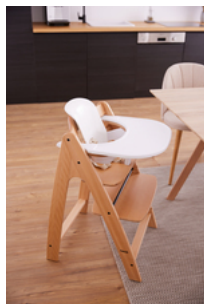

Lifestyle Images