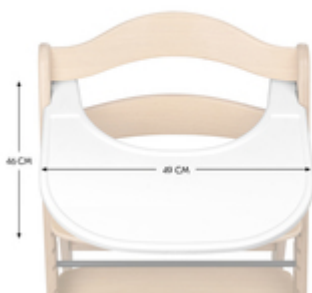

The tray can be easily clicked onto your Arketa highchair. Also, the smooth surface is very easy to clean with a cloth and conventional cleaning agents.

INDIVIDUAL FREE SPACE
FROM 6 MONTHS

MORE INDEPENDENCY FOR YOUR
TODDLER

The tray is clicked onto the Arketa front bar and allows children from 6 to 36 months more personal space on their own table.

SAFE SEATING POSITION WITH TRAY AND HARNESS

Thanks to the tray being compatible with the Arketa's 5-point harness and safety strap, your child is well secured and can't kick against the table when used free-standing in a room.

SECURE SITTING WITH FOOD TRAY AND HARNESS SYSTEM

LOTS OF SPACE FOR YOUR CHILD TO EAT AND PLAY

SPACIOUS TRAY FOR YOUR CHILD TO EAT AND PLAY

The tray offers plenty of room for plates, cups and toys. This way, your child can eat comfortably and play extensively while you do small errands.

ALLOWS YOU TO USE ARKETA AWAY FROM THE TABLE

Be it in the living room, kitchen or bathroom, thanks to the tray on your Arketa, your child can sit at eye level with anywhere.

USABLE AT THE DINING TABLE OR FREELY IN YOUR HOME