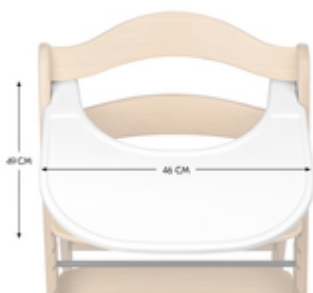

The tray is clicked onto the Arketa front bar and allows children from 6 to 36 months more personal space on their own table.

SAFE SEATING POSITION WITH TRAY AND HARNESS

Thanks to the tray being compatible with the Arketa's 5-point harness and safety strap, your child is well secured and can't kick against the table when used free-standing in a room.

SECURE SITTING WITH FOOD TRAY AND HARNESS SYSTEM

LOTS OF SPACE FOR YOUR CHILD TO EAT AND PLAY

SPACIOUS TRAY FOR YOUR CHILD TO EAT AND PLAY

The tray offers plenty of room for plates, cups and toys. This way, your child can eat comfortably and play extensively while you do small errands.