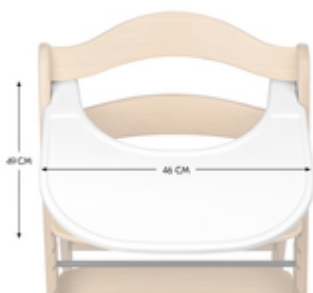

The tray is clicked onto the Arketa front bar and allows children from 6 to 36 months more personal space on their own table.

## SAFE SEATING POSITION WITH TRAY AND HARNESS

Thanks to the tray being compatible with the Arketa's 5-point harness and safety strap, your child is well secured and can't kick against the table when used free-standing in a room.