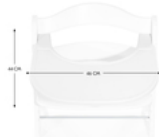

# ALPHA CLICK TRAY

## Product Images

**SAFE SEATING**  
COMPATIBLE WITH ALPHA+ HARNESS

**SPACIOUS TRAY**  
FOR PLATES, CUPS & MORE

**FREE-STANDING USE**  
WHEREVER YOU NEED IT