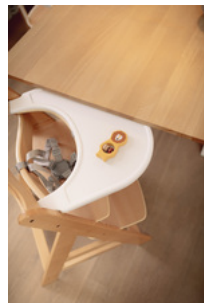

Thanks to the robust material, the tray can be used for a long time.

COMPATIBLE WITH
OTHER ACCESSORIES

ELEVATED COMFORT WITH
SEPARATE SEAT CUSHIONS

The tray is compatible with other Alpha+ accessories, such as the seat cushions and inserts, offering your child elevated seating comfort.

ALPHA CLICK TRAY

Product Images

SAFE SEATING
COMPATIBLE WITH ALPHA+ HARNESS

SPACIOUS TRAY
FOR PLATES, CUPS & MORE

FREE-STANDING USE
WHEREVER YOU NEED IT

Lifestyle Images

Alpha Click Tray - Practical and sustainable tray for the Alpha+

Sustainable highchair tray from 6 months onward

The highchair tray is made from Global Recycled Standard (GRS) certified material, which stands for clear social, ecological and chemical production regulations. It can be easily clicked onto your Alpha+ highchair, allowing your child to eat and play on their own table from 6 to 36 months, and is very easy to clean.

Independence, safety and comfort for your child

Thanks to the tray being compatible with the highchair's 5-point harness and safety strap, your child is well secured in the Alpha+. The tray offers plenty of room for plates, cups and toys. Be it in the living room, kitchen or bathroom, thanks to the tray on your Alpha+, your child can sit at eye level with anywhere. The tray is compatible with other Alpha+ accessories, such as the seat cushions and inserts, offering your child elevated seating comfort.