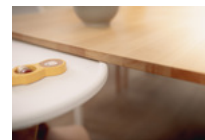

ALPHA CLICK TRAY

Product Images

SAFE SEATING
COMPATIBLE WITH ALPHA+ HARNESS

SPACIOUS TRAY
FOR PLATES, CUPS & MORE

FREE-STANDING USE
WHEREVER YOU NEED IT

Lifestyle Images

Alpha Click Tray - Practical and sustainable tray for the Alpha+

Sustainable highchair tray from 6 months onward

The highchair tray is made from Global Recycled Standard (GRS) certified material, which stands for clear social, ecological and chemical production regulations. It can be easily clicked onto your Alpha+ highchair, allowing your child to eat and play on their own table from 6 to 36 months, and is very easy to clean.