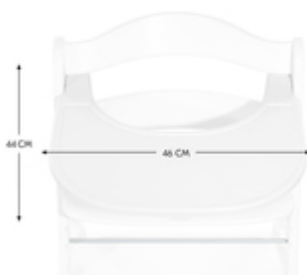

INDIVIDUAL SPACE
FROM 6 MONTHS

MORE INDEPENDENCY FOR YOUR TODDLER

The tray is clicked onto the Alpha+ front bar and allows children from 6 to 36 months more personal space on their own table.

SAFE SEATING POSITION WITH TRAY AND HARNESS

Thanks to the tray being compatible with the Alpha's 5-point harness and safety strap, your child is well secured and can't kick against the table when used free-standing in a room.

SAFE SEATING COMPATIBLE WITH ALPHA+ HARNESS

SPACIOUS TRAY FOR PLATES, CUPS & MORE

SPACIOUS TRAY FOR YOUR CHILD TO EAT AND PLAY

The tray offers plenty of room for plates, cups and toys. This way, your child can eat comfortably and play extensively while you do small errands.