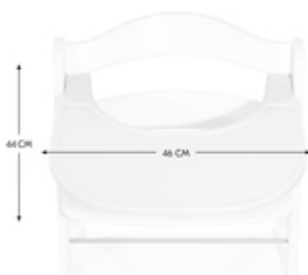

SPACIOUS TRAY FOR PLATES, CUPS & MORE