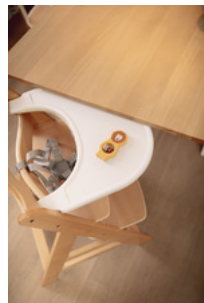

## Product Images

**SAFE SEATING**  
COMPATIBLE WITH ALPHA+ HARNESS

**SPACIOUS TRAY**  
FOR PLATES, CUPS & MORE

**FREE-STANDING USE**  
WHEREVER YOU NEED IT

## Lifestyle Images

Alpha Click Tray - Practical and sustainable tray for the Alpha+

Sustainable highchair tray from 6 months onward

The highchair tray is made from Global Recycled Standard (GRS) certified material, which stands for clear social, ecological and chemical production regulations. It can be easily clicked onto your Alpha+ highchair, allowing your child to eat and play on their own table from 6 to 36 months, and is very easy to clean.

Independence, safety and comfort for your child

Thanks to the tray being compatible with the highchair's 5-point harness and safety strap, your child is well secured in the Alpha+. The tray offers plenty of room for plates, cups and toys. Be it in the living room, kitchen or bathroom, thanks to the tray on your Alpha+, your child can sit at eye level with anywhere. The tray is compatible with other Alpha+ accessories, such as the seat cushions and inserts, offering your child elevated seating comfort.