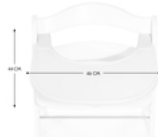

ALPHA CLICK TRAY

Product Images

SAFE SEATING
COMPATIBLE WITH ALPHA+ HARNESS

SPACIOUS TRAY
FOR PLATES, CUPS & MORE

FREE-STANDING USE
WHEREVER YOU NEED IT

Lifestyle Images

Alpha Click Tray - Practical and sustainable tray for the Alpha+