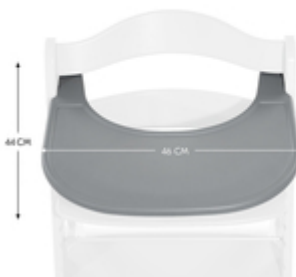

INDIVIDUAL SPACE
FROM 6 MONTHS

MORE INDEPENDENCY FOR YOUR TODDLER

The tray is clicked onto the Alpha+ front bar and allows children from 6 to 36 months more personal space on their own table.

SAFE SEATING POSITION WITH TRAY AND HARNESS

Thanks to the tray being compatible with the Alpha's 5-point harness and safety strap, your child is well secured and can't kick against the table when used free-standing in a room.

SAFE SEATING COMPATIBLE WITH ALPHA+ HARNESS

SPACIOUS TRAY FOR PLATES, CUPS & MORE

SPACIOUS TRAY FOR YOUR CHILD TO EAT AND PLAY

The tray offers plenty of room for plates, cups and toys. This way, your child can eat comfortably and play extensively while you do small errands.