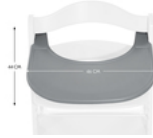

# ALPHA CLICK TRAY

## Product Images

**SAFE SEATING**  
COMPATIBLE WITH ALPHA+ HARNESS

**SPACIOUS TRAY**  
FOR PLATES, CUPS & MORE

**FREE-STANDING USE**  
WHEREVER YOU NEED IT