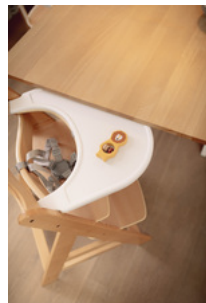

## Product Images

**SAFE SEATING**  
COMPATIBLE WITH ALPHA+ HARNESS

**SPACIOUS TRAY**  
FOR PLATES, CUPS & MORE

**FREE-STANDING USE**  
WHEREVER YOU NEED IT

## Lifestyle Images

Alpha Click Tray - Practical and sustainable tray for the Alpha+

Sustainable highchair tray from 6 months onward

The highchair tray is made from Global Recycled Standard (GRS) certified material, which stands for clear social, ecological and chemical production regulations. It can be easily clicked onto your Alpha+ highchair, allowing your child to eat and play on their own table from 6 to 36 months, and is very easy to clean.

Independence, safety and comfort for your child

Thanks to the tray being compatible with the highchair's 5-point harness and safety strap, your child is well secured in the Alpha+. The tray offers plenty of room for plates, cups and toys. Be it in the living room, kitchen or bathroom, thanks to the tray on your Alpha+, your child can sit at eye level with anywhere. The tray is compatible with other Alpha+ accessories, such as the seat cushions and inserts, offering your child elevated seating comfort.