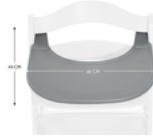

ALPHA CLICK TRAY

Product Images

SAFE SEATING
COMPATIBLE WITH ALPHA+ HARNESS

SPACIOUS TRAY
FOR PLATES, CUPS & MORE

FREE-STANDING USE
WHEREVER YOU NEED IT

Lifestyle Images

Alpha Click Tray - Practical and sustainable tray for the Alpha+