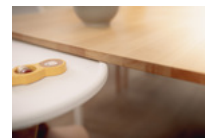

## Product Images

**SAFE SEATING**  
COMPATIBLE WITH ALPHA+ HARNESS

**SPACIOUS TRAY**  
FOR PLATES, CUPS & MORE

**FREE-STANDING USE**  
WHEREVER YOU NEED IT

## Lifestyle Images

Alpha Click Tray - Practical and sustainable tray for the Alpha+

Sustainable highchair tray from 6 months onward

The highchair tray is made from Global Recycled Standard (GRS) certified material, which stands for clear social, ecological and chemical production regulations. It can be easily clicked onto your Alpha+ highchair, allowing your child to eat and play on their own table from 6 to 36 months, and is very easy to clean.