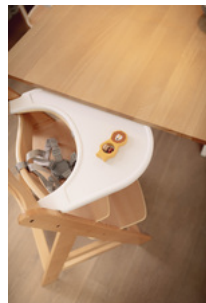

Thanks to the robust material, the tray can be used for a long time.

COMPATIBLE WITH
OTHER ACCESSORIES

ELEVATED COMFORT WITH
SEPARATE SEAT CUSHIONS

The tray is compatible with other Alpha+ accessories, such as the seat cushions and inserts, offering your child elevated seating comfort.

ALPHA CLICK TRAY

Product Images

SAFE SEATING
COMPATIBLE WITH ALPHA+ HARNESS

SPACIOUS TRAY
FOR PLATES, CUPS & MORE

FREE-STANDING USE
WHEREVER YOU NEED IT

Lifestyle Images

Alpha Click Tray - Practical and sustainable tray for the Alpha+

Sustainable highchair tray from 6 months onward

The highchair tray is made from Global Recycled Standard (GRS) certified material, which stands for clear social, ecological and chemical production regulations. It can be easily clicked onto your Alpha+ highchair, allowing your child to eat and play on their own table from 6 to 36 months, and is very easy to clean.

Independence, safety and comfort for your child

Thanks to the tray being compatible with the highchair's 5-point harness and safety strap, your child is well secured in the Alpha+. The tray offers plenty of room for plates, cups and toys. Be it in the living room, kitchen or bathroom, thanks to the tray on your Alpha+, your child can sit at eye level with anywhere. The tray is compatible with other Alpha+ accessories, such as the seat cushions and inserts, offering your child elevated seating comfort.