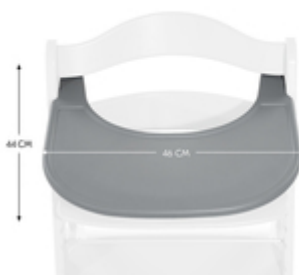

SPACIOUS TRAY FOR PLATES, CUPS & MORE