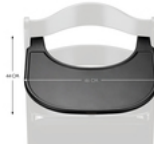

ALPHA CLICK TRAY

Product Images

SAFE SEATING
COMPATIBLE WITH ALPHA+ HARNESS

SPACIOUS TRAY
FOR PLATES, CUPS & MORE

FREE-STANDING USE
WHEREVER YOU NEED IT

OVERFLOW PROTECTION
THANKS TO ELEVATED EDGE

COMPATIBLE WITH
OTHER ACCESSORIES

Lifestyle Images

Alpha Click Tray - Practical and sustainable tray for the Alpha+

Sustainable highchair tray from 6 months onward

The highchair tray is made from Global Recycled Standard (GRS) certified material, which stands for clear social, ecological and chemical production regulations. It can be easily clicked onto your Alpha+ highchair, allowing your child to eat and play on their own table from 6 to 36 months, and is very easy to clean.