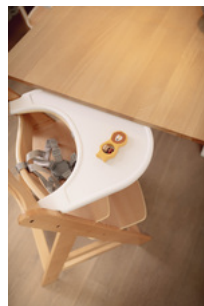

Thanks to the robust material, the tray can be used for a long time.

COMPATIBLE WITH
OTHER ACCESSORIES

ELEVATED COMFORT WITH
SEPARATE SEAT CUSHIONS

The tray is compatible with other Alpha+ accessories, such as the seat cushions and inserts, offering your child elevated seating comfort.

ALPHA CLICK TRAY

Product Images

SAFE SEATING
COMPATIBLE WITH ALPHA+ HARNESS

SPACIOUS TRAY
FOR PLATES, CUPS & MORE

FREE-STANDING USE
WHEREVER YOU NEED IT

OVERFLOW PROTECTION
THANKS TO ELEVATED EDGE

COMPATIBLE WITH
OTHER ACCESSORIES

Lifestyle Images

Alpha Click Tray - Practical and sustainable tray for the Alpha+

Sustainable highchair tray from 6 months onward

The highchair tray is made from Global Recycled Standard (GRS) certified material, which stands for clear social, ecological and chemical production regulations. It can be easily clicked onto your Alpha+ highchair, allowing your child to eat and play on their own table from 6 to 36 months, and is very easy to clean.

Independence, safety and comfort for your child

Thanks to the tray being compatible with the highchair's 5-point harness and safety strap, your child is well secured in the Alpha+. The tray offers plenty of room for plates, cups and toys. Be it in the living room, kitchen or bathroom, thanks to the tray on your Alpha+, your child can sit at eye level with anywhere. The tray is compatible with other Alpha+ accessories, such as the seat cushions and inserts, offering your child elevated seating comfort.