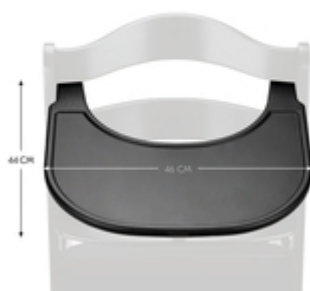

SPACIOUS TRAY FOR PLATES, CUPS & MORE