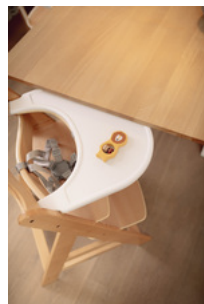

Thanks to the robust material, the tray can be used for a long time.

COMPATIBLE WITH
OTHER ACCESSORIES

ELEVATED COMFORT WITH
SEPARATE SEAT CUSHIONS

The tray is compatible with other Alpha+ accessories, such as the seat cushions and inserts, offering your child elevated seating comfort.

ALPHA CLICK TRAY

Product Images

SAFE SEATING
COMPATIBLE WITH ALPHA+ HARNESS

SPACIOUS TRAY
FOR PLATES, CUPS & MORE

FREE-STANDING USE
WHEREVER YOU NEED IT

OVERFLOW PROTECTION
THANKS TO ELEVATED EDGE

COMPATIBLE WITH
OTHER ACCESSORIES

Lifestyle Images

Alpha Click Tray - Practical and sustainable tray for the Alpha+

Sustainable highchair tray from 6 months onward

The highchair tray is made from Global Recycled Standard (GRS) certified material, which stands for clear social, ecological and chemical production regulations. It can be easily clicked onto your Alpha+ highchair, allowing your child to eat and play on their own table from 6 to 36 months, and is very easy to clean.

Independence, safety and comfort for your child

Thanks to the tray being compatible with the highchair's 5-point harness and safety strap, your child is well secured in the Alpha+. The tray offers plenty of room for plates, cups and toys. Be it in the living room, kitchen or bathroom, thanks to the tray on your Alpha+, your child can sit at eye level with anywhere. The tray is compatible with other Alpha+ accessories, such as the seat cushions and inserts, offering your child elevated seating comfort.