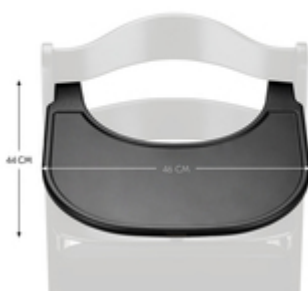

INDIVIDUAL SPACE
FROM 6 MONTHS

MORE INDEPENDENCY FOR YOUR TODDLER

The tray is clicked onto the Alpha+ front bar and allows children from 6 to 36 months more personal space on their own table.

SAFE SEATING POSITION WITH TRAY AND HARNESS

Thanks to the tray being compatible with the Alpha's 5-point harness and safety strap, your child is well secured and can't kick against the table when used free-standing in a room.

SAFE SEATING COMPATIBLE WITH ALPHA+ HARNESS

SPACIOUS TRAY FOR PLATES, CUPS & MORE

SPACIOUS TRAY FOR YOUR CHILD TO EAT AND PLAY

The tray offers plenty of room for plates, cups and toys. This way, your child can eat comfortably and play extensively while you do small errands.