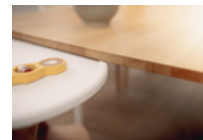

ALPHA CLICK TRAY

Product Images

SAFE SEATING
COMPATIBLE WITH ALPHA+ HARNESS

SPACIOUS TRAY
FOR PLATES, CUPS & MORE

FREE-STANDING USE
WHEREVER YOU NEED IT

OVERFLOW PROTECTION
THANKS TO ELEVATED EDGE

COMPATIBLE WITH
OTHER ACCESSORIES

Lifestyle Images

Alpha Click Tray - Practical and sustainable tray for the Alpha+

Sustainable highchair tray from 6 months onward

The highchair tray is made from Global Recycled Standard (GRS) certified material, which stands for clear social, ecological and chemical production regulations. It can be easily clicked onto your Alpha+ highchair, allowing your child to eat and play on their own table from 6 to 36 months, and is very easy to clean.