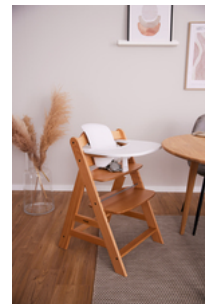

Thanks to the robust material, the tray can be used for a long time.

COMPATIBLE WITH
OTHER ACCESSORIES

ELEVATED COMFORT WITH
SEPARATE SEAT CUSHIONS

The tray is compatible with other Alpha+ accessories, such as the seat cushions and inserts, offering your child elevated seating comfort.

ALPHA CLICK TRAY

Product Images

SAFE SEATING
COMPATIBLE WITH ALPHA+ HARNESS

SPACIOUS TRAY
FOR PLATES, CUPS & MORE

FREE-STANDING USE
WHEREVER YOU NEED IT

OVERFLOW PROTECTION
THANKS TO ELEVATED EDGE

COMPATIBLE WITH
OTHER ACCESSORIES

Lifestyle Images

Alpha Click Tray - Practical and sustainable tray for the Alpha+

Sustainable highchair tray from 6 months onward

The highchair tray is made from Global Recycled Standard (GRS) certified material, which stands for clear social, ecological and chemical production regulations. It can be easily clicked onto your Alpha+ highchair, allowing your child to eat and play on their own table from 6 to 36 months, and is very easy to clean.

Independence, safety and comfort for your child

Thanks to the tray being compatible with the highchair's 5-point harness and safety strap, your child is well secured in the Alpha+. The tray offers plenty of room for plates, cups and toys. Be it in the living room, kitchen or bathroom, thanks to the tray on your Alpha+, your child can sit at eye level with anywhere. The tray is compatible with other Alpha+ accessories, such as the seat cushions and inserts, offering your child elevated seating comfort.