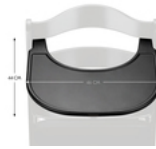

ALPHA CLICK TRAY

Product Images

SAFE SEATING
COMPATIBLE WITH ALPHA+ HARNESS

SPACIOUS TRAY
FOR PLATES, CUPS & MORE

FREE-STANDING USE
WHEREVER YOU NEED IT

OVERFLOW PROTECTION
THANKS TO ELEVATED EDGE

COMPATIBLE WITH
OTHER ACCESSORIES

Lifestyle Images

Alpha Click Tray - Practical and sustainable tray for the Alpha+

Sustainable highchair tray from 6 months onward

The highchair tray is made from Global Recycled Standard (GRS) certified material, which stands for clear social, ecological and chemical production regulations. It can be easily clicked onto your Alpha+ highchair, allowing your child to eat and play on their own table from 6 to 36 months, and is very easy to clean.