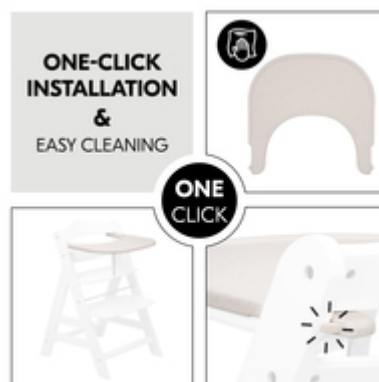

ONE-CLICK FIXATION ON HIGHCHAIR AND EASY CLEANING

The tray can be easily clicked onto your Alpha+ highchair. Also, the smooth surface is very easy to clean with a cloth and conventional cleaning agents.