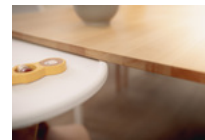

ALPHA CLICK TRAY

Product Images

SAFE SEATING
COMPATIBLE WITH ALPHA+ HARNESS

SPACIOUS TRAY
FOR PLATES, CUPS & MORE

FREE-STANDING USE
WHEREVER YOU NEED IT

OVERFLOW PROTECTION
THANKS TO ELEVATED EDGE

COMPATIBLE WITH
OTHER ACCESSORIES

Lifestyle Images

Alpha Click Tray - Practical and sustainable tray for the Alpha+

Sustainable highchair tray from 6 months onward

The highchair tray is made from Global Recycled Standard (GRS) certified material, which stands for clear social, ecological and chemical production regulations. It can be easily clicked onto your Alpha+ highchair, allowing your child to eat and play on their own table from 6 to 36 months, and is very easy to clean.