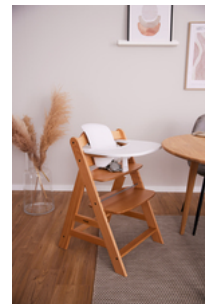

Thanks to the robust material, the tray can be used for a long time.

COMPATIBLE WITH
OTHER ACCESSORIES

**ELEVATED COMFORT WITH
SEPARATE SEAT CUSHIONS**

The tray is compatible with other Alpha+ accessories, such as the seat cushions and inserts, offering your child elevated seating comfort.

ALPHA CLICK TRAY

Product Images

SAFE SEATING
COMPATIBLE WITH ALPHA+ HARNESS

SPACIOUS TRAY
FOR PLATES, CUPS & MORE

FREE-STANDING USE
WHEREVER YOU NEED IT

OVERFLOW PROTECTION
THANKS TO ELEVATED EDGE

COMPATIBLE WITH
OTHER ACCESSORIES

Lifestyle Images

Alpha Click Tray - Practical and sustainable tray for the Alpha+

Sustainable highchair tray from 6 months onward

The highchair tray is made from Global Recycled Standard (GRS) certified material, which stands for clear social, ecological and chemical production regulations. It can be easily clicked onto your Alpha+ highchair, allowing your child to eat and play on their own table from 6 to 36 months, and is very easy to clean.

Independence, safety and comfort for your child

Thanks to the tray being compatible with the highchair's 5-point harness and safety strap, your child is well secured in the Alpha+. The tray offers plenty of room for plates, cups and toys. Be it in the living room, kitchen or bathroom, thanks to the tray on your Alpha+, your child can sit at eye level with anywhere. The tray is compatible with other Alpha+ accessories, such as the seat cushions and inserts, offering your child elevated seating comfort.