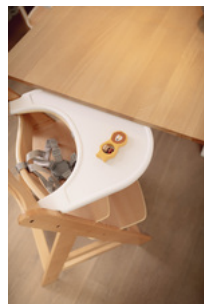

Thanks to the robust material, the tray can be used for a long time.

COMPATIBLE WITH
OTHER ACCESSORIES

**ELEVATED COMFORT WITH
SEPARATE SEAT CUSHIONS**

The tray is compatible with other Alpha+ accessories, such as the seat cushions and inserts, offering your child elevated seating comfort.

ALPHA CLICK TRAY

Product Images

SAFE SEATING
COMPATIBLE WITH ALPHA+ HARNESS

SPACIOUS TRAY
FOR PLATES, CUPS & MORE

FREE-STANDING USE
WHEREVER YOU NEED IT

OVERFLOW PROTECTION
THANKS TO ELEVATED EDGE

COMPATIBLE WITH
OTHER ACCESSORIES

Lifestyle Images

Alpha Click Tray - Practical and sustainable tray for the Alpha+

Sustainable highchair tray from 6 months onward

The highchair tray is made from Global Recycled Standard (GRS) certified material, which stands for clear social, ecological and chemical production regulations. It can be easily clicked onto your Alpha+ highchair, allowing your child to eat and play on their own table from 6 to 36 months, and is very easy to clean.

Independence, safety and comfort for your child

Thanks to the tray being compatible with the highchair's 5-point harness and safety strap, your child is well secured in the Alpha+. The tray offers plenty of room for plates, cups and toys. Be it in the living room, kitchen or bathroom, thanks to the tray on your Alpha+, your child can sit at eye level with anywhere. The tray is compatible with other Alpha+ accessories, such as the seat cushions and inserts, offering your child elevated seating comfort.