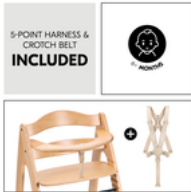

LEARNING TO EAT WITH THE ONE-CLICK FOOD TRAY

With the Arketa Click Tray, your child has plenty of space to explore. The food tray can be simply clicked onto the wooden front panel and quickly wiped clean.

PLAYING AND LEARNING
WITH THE PLAY TRAY

PLAYING AND LEARNING FUN WITH THE PLAY TRAY

With the click-in Arketa Play Tray, you can use your Arketa highchair even more flexibly, because your child can really engage with the individually combinable play sets.

ARKETA BEECH

Product Images

Lifestyle Images

Shipping

- Safety strap
- 5-Point harness
- Highchair
- Instruction manual

Product net weight 7,20 kg 15.87 lb / US

Age information from 6 months

Height adjustable Yes