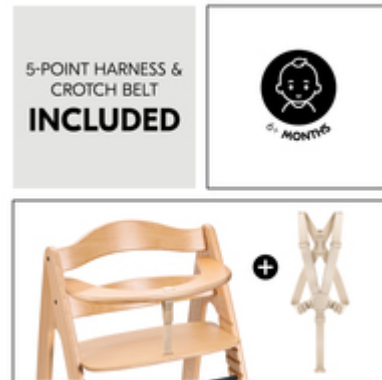

ROBUST, FSC®-CERTIFIED BEECH WOOD

/

**ERGONOMIC WITH PLENTY OF ADJUSTMENT
OPTIONS**

/

EXPANDABLE WITH SEPARATE ACCESSORIES

**STURDY WOODEN HIGHCHAIR
FOR CHILDREN**

**A STURDY HIGHCHAIR FOR
CHILDREN**

Even the youngest children can now enjoy sharing meals together as a family. The Arketa children's chair has a front bar at a height of 70 cm and fits under almost any table.

13 STEPS FOR THE SEAT AND FOOT PLATE
GROW-ALONG
& ERGONOMIC

**SUSTAINABLE
FSC®-CERTIFIED**

**SUSTAINABLE AND FSC®-
CERTIFIED BEECH WOOD**

Is sustainability important to you? It is to us, too. That's why we make the Arketa from high-quality, FSC®-certified beech wood. This guarantees ecological forest use and protects animals and plants.

WITH ALL THE BELLS AND WHISTLES

All your child needs to sit safely is included. Crotch belt, 5-point belt and front belt keeps your child safe, so you can enjoy relaxed meals. Suitable from the age of 6 months.

TILT-PROOF DESIGN

HARD TO TIP OVER

The Arketa is designed to be tip-safe. Even if your child pushes away from the table, the chair slides gently backwards with the floor gliders and remains stable.

WITH THE FAMILY FROM BIRTH