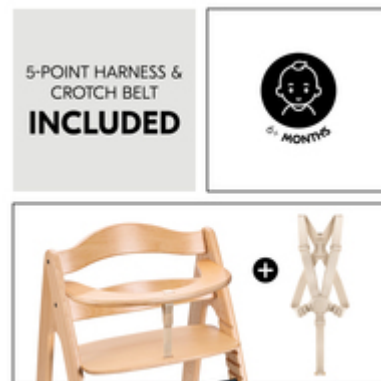

ROBUST, FSC®-CERTIFIED BEECH WOOD

/

**ERGONOMIC WITH PLENTY OF ADJUSTMENT
OPTIONS**

/

EXPANDABLE WITH SEPARATE ACCESSORIES

**STURDY WOODEN HIGHCHAIR
FOR CHILDREN**

**A STURDY HIGHCHAIR FOR
CHILDREN**

Even the youngest children can now enjoy sharing meals together as a family. The Arketa children's chair has a front bar at a height of 70 cm and fits under almost any table.

13 STEPS FOR THE SEAT AND FOOT PLATE
GROW-ALONG
& ERGONOMIC

**SUSTAINABLE
FSC®-CERTIFIED**

**SUSTAINABLE AND FSC®-
CERTIFIED BEECH WOOD**

Is sustainability important to you? It is to us, too. That's why we make the Arketa from high-quality, FSC®-certified beech wood. This guarantees ecological forest use and protects animals and plants.

WITH ALL THE BELLS AND WHISTLES

All your child needs to sit safely is included. Crotch belt, 5-point belt and front belt keeps your child safe, so you can enjoy relaxed meals. Suitable from the age of 6 months.

TILT-PROOF DESIGN

HARD TO TIP OVER

The Arketa is designed to be tip-safe. Even if your child pushes away from the table, the chair slides gently backwards with the floor gliders and remains stable.

WITH THE FAMILY FROM BIRTH