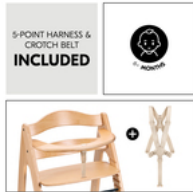

LEARNING TO EAT WITH THE ONE-CLICK FOOD TRAY

With the Arketa Click Tray, your child has plenty of space to explore. The food tray can be simply clicked onto the wooden front panel and quickly wiped clean.

PLAYING AND LEARNING WITH THE PLAY TRAY

PLAYING AND LEARNING FUN WITH THE PLAY TRAY

With the click-in Arketa Play Tray, you can use your Arketa highchair even more flexibly, because your child can really engage with the individually combinable play sets.

ARKETA BEECH

Product Images

Lifestyle Images

Shipping

- Safety strap
- 5-Point harness
- Highchair
- Instruction manual

Product net weight 7,20 kg 15.87 lb / US

Age information from 6 months

Height adjustable Yes