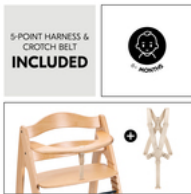

PLAYING AND LEARNING WITH THE PLAY TRAY

PLAYING AND LEARNING FUN WITH THE PLAY TRAY

With the click-in Arketa Play Tray, you can use your Arketa highchair even more flexibly, because your child can really engage with the individually combinable play sets.

ARKETA BEECH

Product Images

Lifestyle Images

Shipping

- Safety strap
- 5-Point harness
- Highchair
- Instruction manual

Product net weight 7,20 kg 15.87 lb / US

Age information from 6 months

Height adjustable Yes