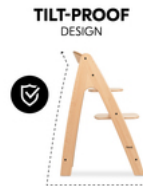

PLAYING AND LEARNING
WITH THE PLAY TRAY

PLAYING AND LEARNING FUN WITH THE PLAY TRAY

With the click-in Arketa Play Tray, you can use your Arketa highchair even more flexibly, because your child can really engage with the individually combinable play sets.

ARKETA BEECH

Product Images

Lifestyle Images

Shipping

- Safety strap
- 5-Point harness
- Highchair
- Instruction manual

Product net weight 7,20 kg 15.87 lb / US

Age information from 6 months

Height adjustable Yes