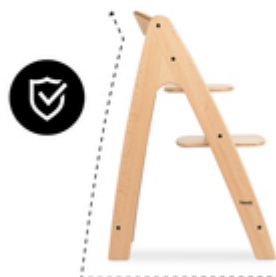

ROBUST, FSC®-CERTIFIED BEECH WOOD

/

**ERGONOMIC WITH PLENTY OF ADJUSTMENT
OPTIONS**

/

EXPANDABLE WITH SEPARATE ACCESSORIES

**STURDY WOODEN HIGHCHAIR
FOR CHILDREN**

**A STURDY HIGHCHAIR FOR
CHILDREN**

Even the youngest children can now enjoy sharing meals together as a family. The Arketa children's chair has a front bar at a height of 70 cm and fits under almost any table.

13 STEPS FOR THE SEAT AND FOOT PLATE
GROW-ALONG
& ERGONOMIC

**SUSTAINABLE
FSC®-CERTIFIED**

**SUSTAINABLE AND FSC®-
CERTIFIED BEECH WOOD**

Is sustainability important to you? It is to us, too. That's why we make the Arketa from high-quality, FSC®-certified beech wood. This guarantees ecological forest use and protects animals and plants.

WITH ALL THE BELLS AND WHISTLES

All your child needs to sit safely is included. Crotch belt, 5-point belt and front belt keeps your child safe, so you can enjoy relaxed meals. Suitable from the age of 6 months.

TILT-PROOF DESIGN

HARD TO TIP OVER

The Arketa is designed to be tip-safe. Even if your child pushes away from the table, the chair slides gently backwards with the floor gliders and remains stable.

WITH THE FAMILY FROM BIRTH