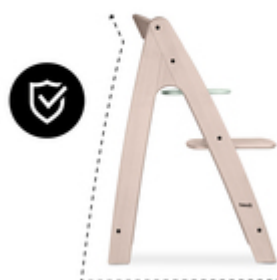

ROBUST, FSC®-CERTIFIED BEECH WOOD

/

**ERGONOMIC WITH PLENTY OF ADJUSTMENT
OPTIONS**

/

EXPANDABLE WITH SEPARATE ACCESSORIES

**STURDY WOODEN HIGHCHAIR
FOR CHILDREN**

**A STURDY HIGHCHAIR FOR
CHILDREN**

Even the youngest children can now enjoy sharing meals together as a family. The Arketa children's chair has a front bar at a height of 70 cm and fits under almost any table.

13 STEPS FOR THE SEAT AND FOOT PLATE
GROW-ALONG
& ERGONOMIC

**SUSTAINABLE
FSC®-CERTIFIED**

**SUSTAINABLE AND FSC®-
CERTIFIED BEECH WOOD**

Is sustainability important to you? It is to us, too. That's why we make the Arketa from high-quality, FSC®-certified beech wood. This guarantees ecological forest use and protects animals and plants.

WITH ALL THE BELLS AND WHISTLES

All your child needs to sit safely is included. Crotch belt, 5-point belt and front belt keeps your child safe, so you can enjoy relaxed meals. Suitable from the age of 6 months.

TILT-PROOF DESIGN

HARD TO TIP OVER

The Arketa is designed to be tip-safe. Even if your child pushes away from the table, the chair slides gently backwards with the floor gliders and remains stable.

WITH THE FAMILY FROM BIRTH