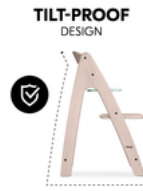

PLAYING AND LEARNING WITH THE PLAY TRAY

PLAYING AND LEARNING FUN WITH THE PLAY TRAY

With the click-in Arketa Play Tray, you can use your Arketa highchair even more flexibly, because your child can really engage with the individually combinable play sets.

ARKETA BEECH

Product Images

Lifestyle Images

Shipping

- Safety strap
- 5-Point harness
- Highchair
- Instruction manual

Product net weight 7,20 kg 15.87 lb / US

Age information from 6 months

Height adjustable Yes