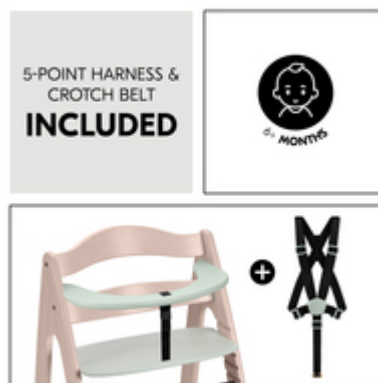

**EVERYTHING AT THE RIGHT HEIGHT –
EVERY TIME**

With 13 levels for the seat and footplate, you can adjust the Arketa to suit your growing child. From toddlers to adults (up to 130 kg), everyone can sit comfortably.

13 STEPS FOR THE SEAT AND FOOT PLATE
GROW-ALONG
& ERGONOMIC

**SUSTAINABLE
FSC®-CERTIFIED**

**SUSTAINABLE AND FSC®-
CERTIFIED BEECH WOOD**

Is sustainability important to you? It is to us, too. That's why we make the Arketa from high-quality, FSC®-certified beech wood. This guarantees ecological forest use and protects animals and plants.

WITH ALL THE BELLS AND WHISTLES

All your child needs to sit safely is included. Crotch belt, 5-point belt and front belt keeps your child safe, so you can enjoy relaxed meals. Suitable from the age of 6 months.

TILT-PROOF DESIGN

HARD TO TIP OVER

The Arketa is designed to be tip-safe. Even if your child pushes away from the table, the chair slides gently backwards with the floor gliders and remains stable.

WITH THE FAMILY FROM BIRTH