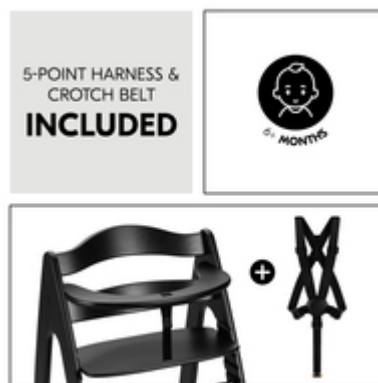

ROBUST, FSC®-CERTIFIED BEECH WOOD

/

**ERGONOMIC WITH PLENTY OF ADJUSTMENT
OPTIONS**

/

EXPANDABLE WITH SEPARATE ACCESSORIES

**STURDY WOODEN HIGHCHAIR
FOR CHILDREN**

**A STURDY HIGHCHAIR FOR
CHILDREN**

Even the youngest children can now enjoy sharing meals together as a family. The Arketa children's chair has a front bar at a height of 70 cm and fits under almost any table.

13 STEPS FOR THE SEAT AND FOOT PLATE
GROW-ALONG
& ERGONOMIC

SUSTAINABLE
FSC®-CERTIFIED

**SUSTAINABLE AND FSC®-
CERTIFIED BEECH WOOD**

Is sustainability important to you? It is to us, too. That's why we make the Arketa from high-quality, FSC®-certified beech wood. This guarantees ecological forest use and protects animals and plants.

WITH ALL THE BELLS AND WHISTLES

All your child needs to sit safely is included. Crotch belt, 5-point belt and front belt keeps your child safe, so you can enjoy relaxed meals. Suitable from the age of 6 months.

TILT-PROOF DESIGN

HARD TO TIP OVER

The Arketa is designed to be tip-safe. Even if your child pushes away from the table, the chair slides gently backwards with the floor gliders and remains stable.

WITH THE FAMILY FROM BIRTH