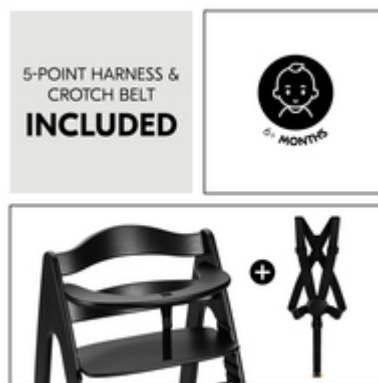

ROBUST, FSC®-CERTIFIED BEECH WOOD

/

**ERGONOMIC WITH PLENTY OF ADJUSTMENT
OPTIONS**

/

EXPANDABLE WITH SEPARATE ACCESSORIES

**STURDY WOODEN HIGHCHAIR
FOR CHILDREN**

**A STURDY HIGHCHAIR FOR
CHILDREN**

Even the youngest children can now enjoy sharing meals together as a family. The Arketa children's chair has a front bar at a height of 70 cm and fits under almost any table.

13 STEPS FOR THE SEAT AND FOOT PLATE
GROW-ALONG
& ERGONOMIC

**SUSTAINABLE
FSC®-CERTIFIED**

**SUSTAINABLE AND FSC®-
CERTIFIED BEECH WOOD**

Is sustainability important to you? It is to us, too. That's why we make the Arketa from high-quality, FSC®-certified beech wood. This guarantees ecological forest use and protects animals and plants.

WITH ALL THE BELLS AND WHISTLES

All your child needs to sit safely is included. Crotch belt, 5-point belt and front belt keeps your child safe, so you can enjoy relaxed meals. Suitable from the age of 6 months.

TILT-PROOF DESIGN

HARD TO TIP OVER

The Arketa is designed to be tip-safe. Even if your child pushes away from the table, the chair slides gently backwards with the floor gliders and remains stable.

WITH THE FAMILY FROM BIRTH