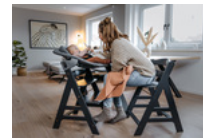

Lifestyle Images