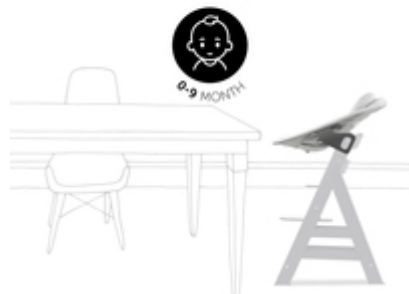

FROM BIRTH
AT EYE LEVEL WITH THE FAMILY

ON THE SAME LEVEL AS YOUR
BABY FROM DAY ONE

Whether you're having a leisurely dinner or a quick cappuccino, the Alpha Bouncer Premium allows your baby to join you at the table. The perfect companion for the Alpha+ and Beta+ highchairs.

ALWAYS THE PERFECT SIZE AND
ALWAYS SECURE

Does your baby move a lot? Our newborn attachment will keep them safe and secure. The 5-point belt is easy to adjust, meaning it will gradually grow with your child. Perfect even for active babies.