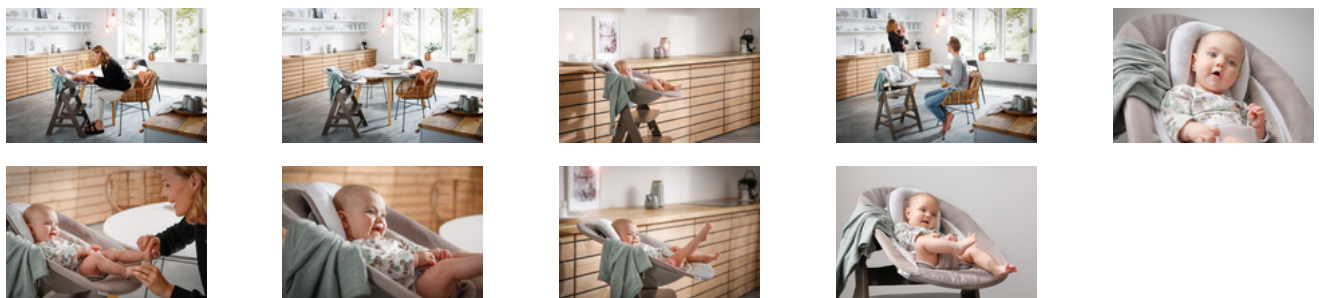

## Lifestyle Images

### **2-in-1 baby bouncer and newborn attachment for the hauck Alpha+ and Beta+ wooden highchair**

You like having your baby right next to you? That's just perfect! You can either use the bouncer on the floor or click it on your hauck Alpha+ or Beta+ highchair as a newborn seat. This way, your little one is at eye level with your right from birth and up to 9 kg or 9 months.

#### **Cosy and soft**

Does your baby like it cosy? Perfect, because the newborn insert with soft side padding makes it possible.