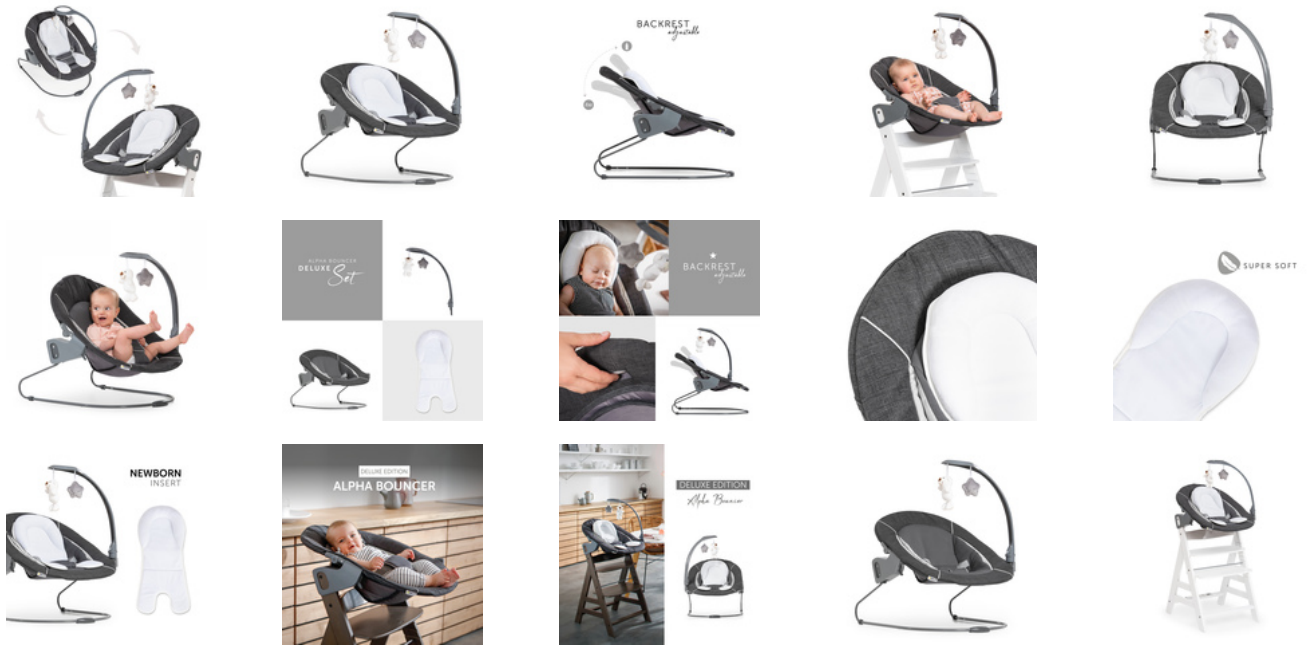

ALPHA BOUNCER DELUXE
2IN1 NEWBORN BOUNCER FOR ALPHA+ & BETA+ HIGHCHAIR

ROOT 1

ALPHA BOUNCER DELUXE

2IN1 NEWBORN BOUNCER FOR ALPHA+ & BETA+ HIGHCHAIR

Product Images

Lifestyle Images

2-in-1 baby bouncer and newborn attachment for the hauck Alpha+ and Beta+ wooden highchair

You like having your baby right next to you? That's just perfect! You can either use the bouncer on the floor or click it on your hauck Alpha+ or Beta+ highchair as a newborn seat. This way, your little one is at eye level with your right from birth and up to 9 kg or 9 months.

Cosy and soft

Does your baby like it cosy? Perfect, because the newborn insert with soft side padding makes it possible.

Can be combined with accessories

Does your baby spill a lot? No problem! Simply combine the baby bouncer with the hauck Baby Bouncer Cover. Made from soft muslin cotton, it is easy to care for and can be cleaned in the washing machine in the blink of an eye.

Special features Detachable cover
Detachable head cushion
Toy bar with plush figures
One-handed backrest inclination

Age information 0 - 9 months

Harness 3-Point harness

Max. load 20 lbs

Dimensions

Built up 25.6 x 18.5 x 27.2 in