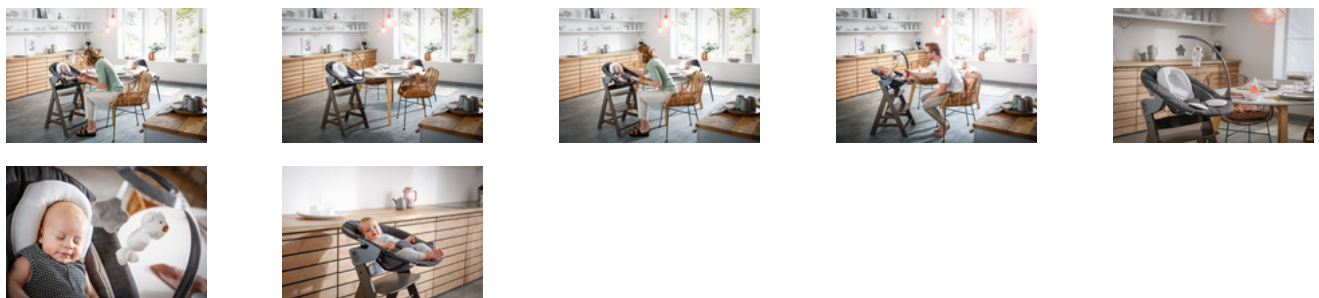

Lifestyle Images