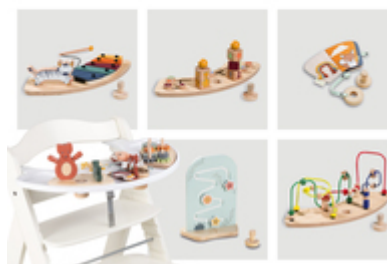

PLAYING AND LEARNING IS FUN
WITH THE PLAY TRAY