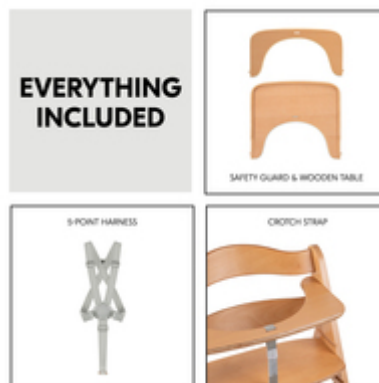

WITH ALL THE BELLS AND WHISTLES

We provide everything your child needs. Wooden table, front bracket, crotch strap and 5-point harness give you the security for relaxed meals.