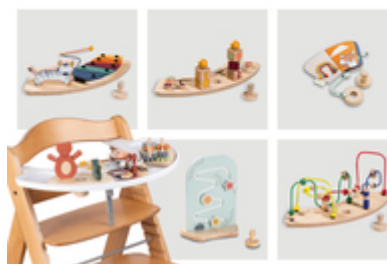

PLAYING AND LEARNING IS FUN
WITH THE PLAY TRAY