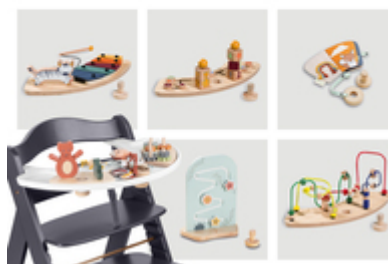

The included cushion for backrest and seat plate offer your child high seating comfort while eating and playing in his highchair.

PRACTICAL HEIGHT FOR ALMOST EVERY TABLE

The Beta+ can be used not only at the dining table, but also at your child's desk for doing homework or crafting.

PRACTICAL HEIGHT FOR ALMOST EVERY DINING TABLE

CAN BE USED FROM BIRTH
WITH SEPARATE HAUCK BOUNCER

USABLE FROM BIRTH WITH SEPARATE HAUCK BOUNCERS

In combination with the Alpha Bouncer Premium, Alpha Bouncer Deluxe or Alpha Bouncer 2in1, you can use the Beta+ for your newborn baby. All modules also come with a bouncer frame.

FUN PLAYING AND LEARNING WITH THE PLAY TRAY

With the click-in play tray, you can use your high chair even more flexibly, because your child can engage optimally with the individually configurable play attachments.

PLAYING AND LEARNING IS FUN
WITH THE PLAY TRAY

ADDITIONAL ACCESSORIES
AVAILABLE

MORE ACCESSORIES AVAILABLE

Alternatively, the Beta+ can also be combined with the adjustable Alpha Tray, the Alpha Click Tray, the seat reducer Alpha Cosy, or the storage boxes Alpha Box Set.