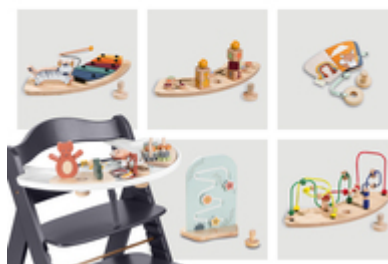

PLAYING AND LEARNING IS FUN
WITH THE PLAY TRAY