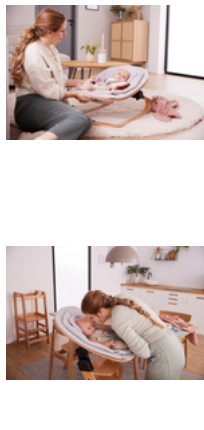

HIGHCHAIR BOUNCER ECO

SUSTAINABLE 3-IN-1 WOODEN BOUNCER – RIGHT FROM BIRTH

Product Images

Lifestyle Images

Sustainable 3-in-1 wooden bouncer – right from birth

Always need your baby with you? Thanks to the supplied adapter, you can attach the wooden bouncer to your hauck Alpha+ or Beta+ highchair as a newborn module. With the separately available adapter, you can use the Highchair Bouncer Eco for the Arketa, too.

In just the flick of a wrist, you can switch the bouncer from bounce to swing mode. Or click it onto your highchair. One product – 3 possible uses!

Bouncing promotes development! Your baby trains balance and motor skills. They can bounce, swing and rest with the Highchair Bouncer Eco, taking up to 15 kg as a bouncer and up to 9 kg as a highchair attachment.