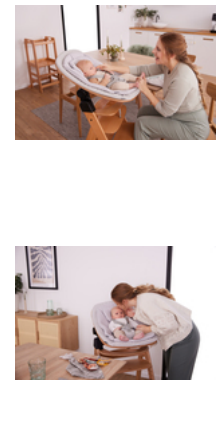

HIGHCHAIR BOUNCER ECO

SUSTAINABLE 3-IN-1 WOODEN BOUNCER – RIGHT FROM BIRTH

Product Images

Lifestyle Images

Sustainable 3-in-1 wooden bouncer – right from birth

Always need your baby with you? Thanks to the supplied adapter, you can attach the wooden bouncer to your hauck Alpha+ or Beta+ highchair as a newborn module. With the separately available adapter, you can use the Highchair Bouncer Eco for the Arketa, too.

In just the flick of a wrist, you can switch the bouncer from bounce to swing mode. Or click it onto your highchair. One product – 3 possible uses!

Bouncing promotes development! Your baby trains balance and motor skills. They can bounce, swing and rest with the Highchair Bouncer Eco, taking up to 15 kg as a bouncer and up to 9 kg as a highchair attachment.