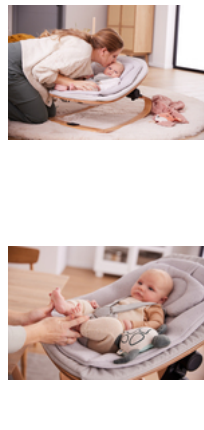

HIGHCHAIR BOUNCER ECO

SUSTAINABLE 3-IN-1 WOODEN BOUNCER – RIGHT FROM BIRTH

Product Images

Lifestyle Images

Sustainable 3-in-1 wooden bouncer – right from birth

Always need your baby with you? Thanks to the supplied adapter, you can attach the wooden bouncer to your hauck Alpha+ or Beta+ highchair as a newborn module. With the separately available adapter, you can use the Highchair Bouncer Eco for the Arketa, too.

Good for nature – made of FSC®-certified wood

Is sustainability important to you? It is to us, too. That's why we make the frame from high-quality, FSC®-certified wood.

From bouncer to swing in just the flick of a wrist

In just the flick of a wrist, you can switch the bouncer from bounce to swing mode. Or click it onto your highchair. One product – 3 possible uses!

Bouncing promotes development! Your baby trains balance and motor skills. They can bounce, swing and rest with the Highchair Bouncer Eco, taking up to 15 kg as a bouncer and up to 9 kg as a highchair attachment.