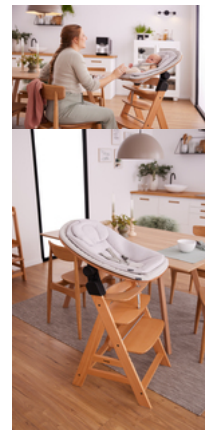

HIGHCHAIR BOUNCER ECO

SUSTAINABLE 3-IN-1 WOODEN BOUNCER – RIGHT FROM BIRTH

Product Images

Lifestyle Images

Sustainable 3-in-1 wooden bouncer – right from birth

Always need your baby with you? Thanks to the supplied adapter, you can attach the wooden bouncer to your hauck Alpha+ or Beta+ highchair as a newborn module. With the separately available adapter, you can use the Highchair Bouncer Eco for the Arketa, too.