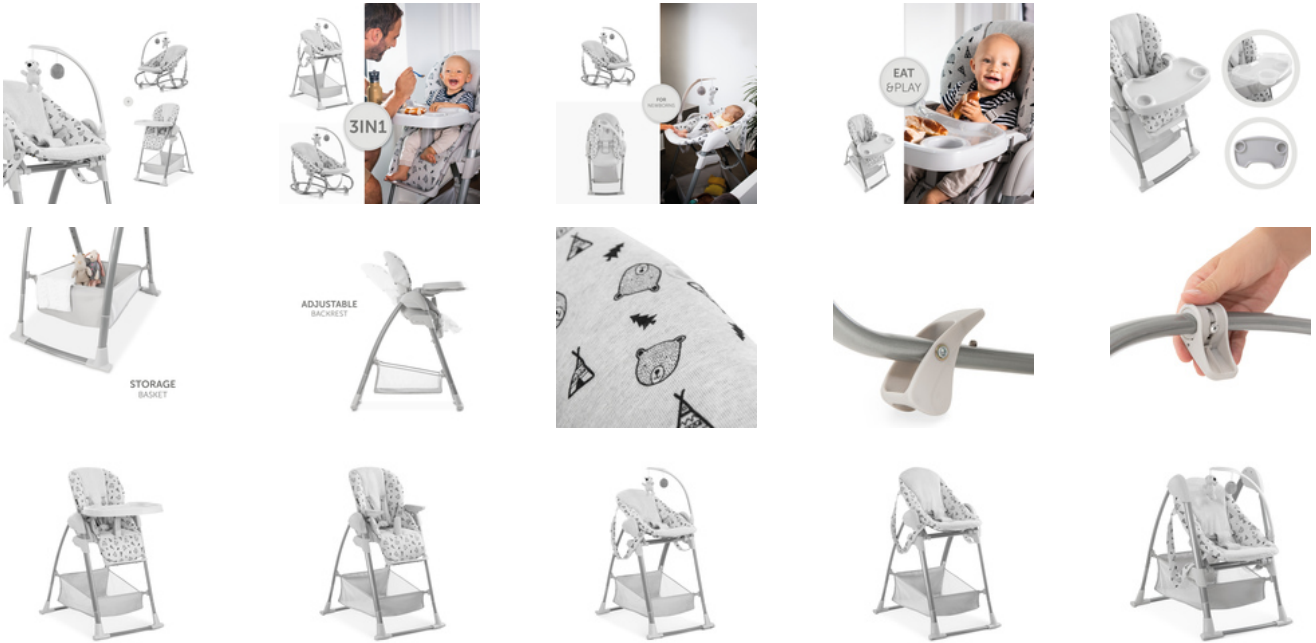

AT EYE LEVEL

In this snugly newborn attachment, your little treasure will feel safe right from birth and be at eye level with you at the same time. Its backrest can be adjusted up to a comfy lying position with one hand.

ADJUSTABLE
BACKREST

SIT N RELAX 3IN1

HIGHCHAIR SET WITH BABY SEAT, TODDLER SEAT AND BOUNCER FRAME

Product Images

Lifestyle Images

SIT N RELAX 3IN1

HIGHCHAIR SET WITH BABY SEAT, TODDLER SEAT AND BOUNCER FRAME

This highchair combination is a great all-rounder. The height-adjustable frame can be combined with the snugly new-born attachment and with the toddler seat. A bouncer frame is also included. In addition, you can fold away the Sit N Relax 3in1 with ease and move it around thanks to the wheels.

In the ergonomic new-born attachment with soft and breathable fabrics, your baby will feel at ease. Thanks to the height-adjustable position, you will have your little one always at eye level and can feed him in a back-friendly way.