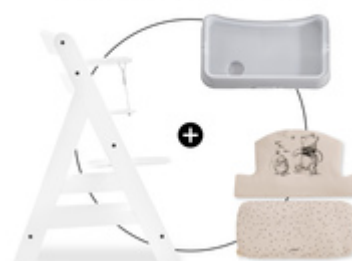

KOMFORTABEL & SICHER
EXTRA HOHE RÜCKENLEHNE

KOMFORTABEL & SICHER
VERWENDBAR MIT BEIDEN
ALPHA+ GURTSYSTEMEN

CAN BE USED WITH CROTCH
BELT AND 5-POINT HARNESS

hauck wooden highchairs are all equipped with a crotch belt and a 5-point harness. You can also use both with the highchair seat pad. Your baby is well secured at any age.

FITS MANY OTHER ACCESSORIES

Combine the highchair seat pad with other hauck accessories for your wooden highchair. From food tray to play tray to storage box, it all fits!

KOMPATIBEL MIT
DEM ALPHA TRAY TISCH

HIGHCHAIR PAD SELECT

HIGH-QUALITY SEAT PAD FOR HAUCK WOODEN HIGHCHAIRS

Product Images

Lifestyle Images

High-quality pad set for the hauck wooden highchair

Really comfy thanks to double padding

Are you looking for an extra-comfy pad set for your little one's highchair? The Highchair Pad Select fits perfectly on the hauck Alpha+, Beta+ and Arketa wooden highchairs. And thanks to the double-padded backrest, your child is extra-comfy when eating and playing.