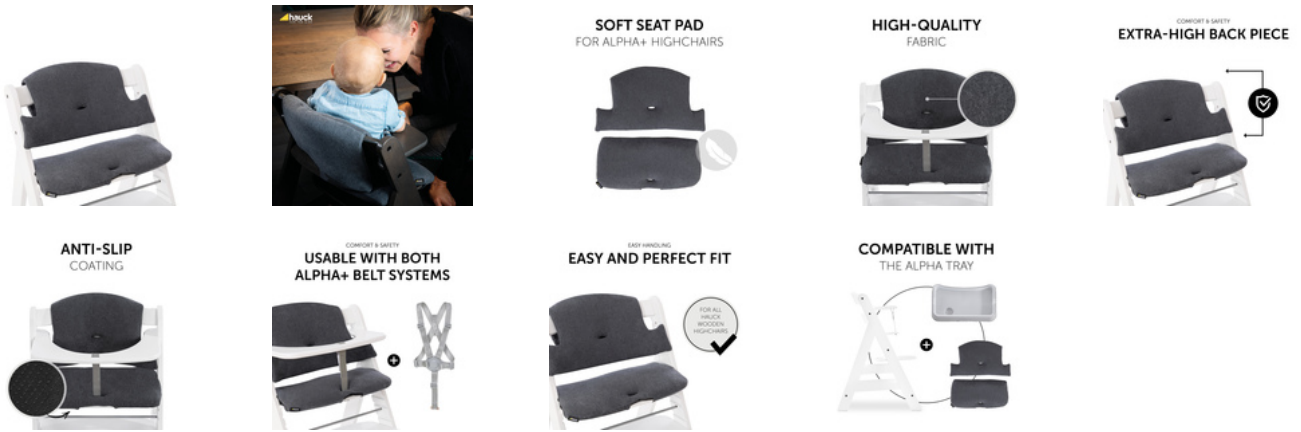

KOMFORTABEL & SICHER
EXTRA HOHE RÜCKENLEHNE

KOMFORTABEL & SICHER
VERWENDBAR MIT BEIDEN
ALPHA+ GURTSYSTEMEN

CAN BE USED WITH CROTCH
BELT AND 5-POINT HARNESS

hauck wooden highchairs are all equipped with a crotch belt and a 5-point harness. You can also use both with the highchair seat pad. Your baby is well secured at any age.

FITS MANY OTHER ACCESSORIES

Combine the highchair seat pad with other hauck accessories for your wooden highchair. From food tray to play tray to storage box, it all fits!

KOMPATIBEL MIT
DEM ALPHA TRAY TISCH

HIGHCHAIR PAD SELECT

HIGH-QUALITY SEAT PAD FOR HAUCK WOODEN HIGHCHAIRS

Product Images

Lifestyle Images

High-quality pad set for the hauck wooden highchair

Really comfy thanks to double padding

Are you looking for an extra-comfy pad set for your little one's highchair? The Highchair Pad Select fits perfectly on the hauck Alpha+, Beta+ and Arketa wooden highchairs. And thanks to the double-padded backrest, your child is extra-comfy when eating and playing.

Compatible with the belt system

hauck wooden highchairs are all equipped with a crotch belt and a 5-point harness. You can also use both with the highchair seat pad. Your baby is well secured at any age.