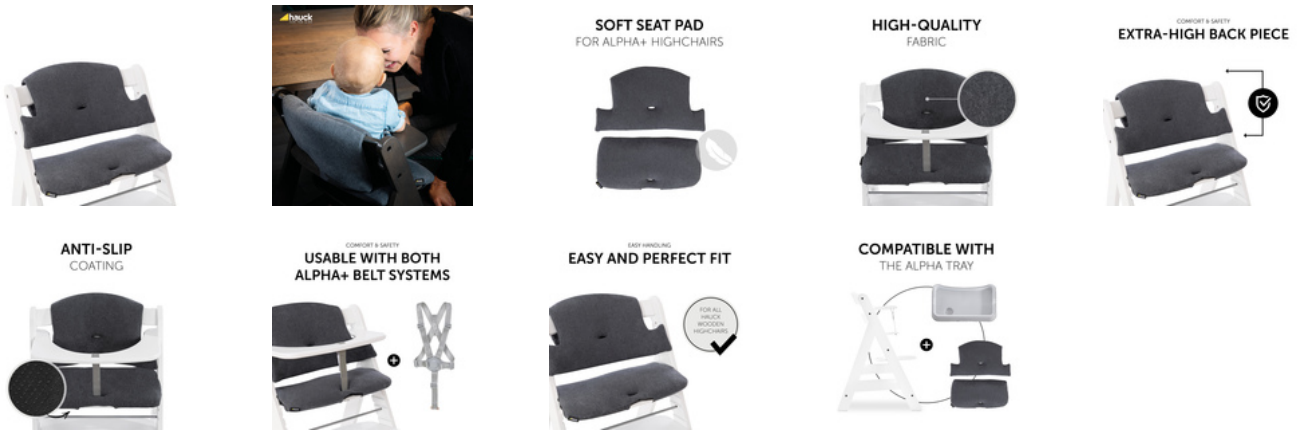

HIGHCHAIR PAD SELECT

HIGH-QUALITY SEAT PAD FOR HAUCK WOODEN HIGHCHAIRS

Product Images