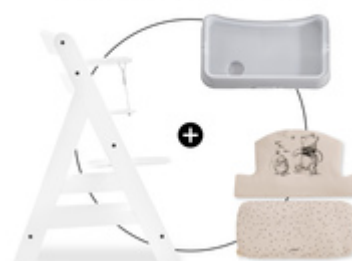

FITS MANY OTHER ACCESSORIES

Combine the highchair seat pad with other hauck accessories for your wooden highchair. From food tray to play tray to storage box, it all fits!

KOMPATIBEL MIT
DEM ALPHA TRAY TISCH