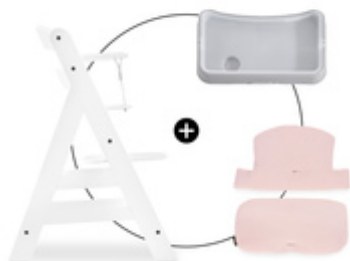

EASY AND PERFECT FIT

The Highchair Pad Select is designed for the hauck grow-along chairs and fits them perfectly. Thanks to the snap fasteners, the two pieces are easy to install and as easy to remove for washing.

EASY HANDLING

EASY AND PERFECT FIT

COMPATIBLE WITH
THE ALPHA TRAY

**COMPATIBLE WITH THE ALPHA TRAY
TABLE**

The Highchair Pad Select is compatible with the Alpha Tray, as well as with various other Alpha+ accessories, allowing your little one to use them at the same time.