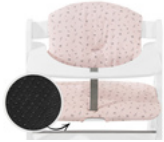

ANTI-SLIP
COATING