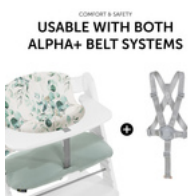

Product Images

ANTI-SLIP COATING

HIGH-QUALITY FABRIC

COMFORT & SAFETY EXTRA-HIGH BACK PIECE

ANTI-SLIP COATING

COMFORT & SAFETY USABLE WITH BOTH ALPHA+ BELT SYSTEMS

EASY HANDLING EASY AND PERFECT FIT

COMPATIBLE WITH THE ALPHA TRAY

FOR ALL HAUCK WOODEN HIGHCHAIRS