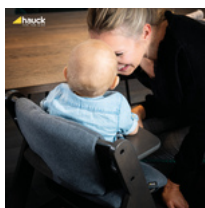

Product Images

COMFORT & SAFETY USABLE WITH BOTH ALPHA+ BELT SYSTEMS

FOR ALL HAUCK WOODEN HIGHCHAIRS