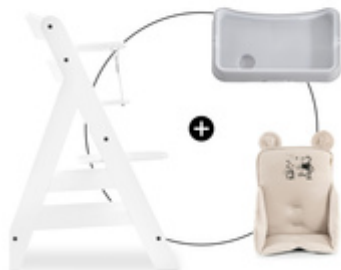

## EASY AND PERFECT FIT

The Alpha Cosy Select is designed for the hauck grow-along chairs and fits them perfectly. It is very easy to install and just as easy to remove for washing.

EASY HANDLING

## EASY AND PERFECT FIT

**COMPATIBLE WITH**  
THE ALPHA TRAY

**COMPATIBLE WITH OTHER  
ACCESSORIES**

You can use the seat cushion with the Alpha Tray, Alpha Wooden Tray, Alpha Click Tray and Alpha Play Tray for the Alpha+ / Beta+ and with the Arketa Click Tray and Arketa Play Tray for the Arketa.