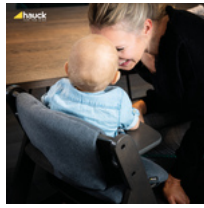

Product Images