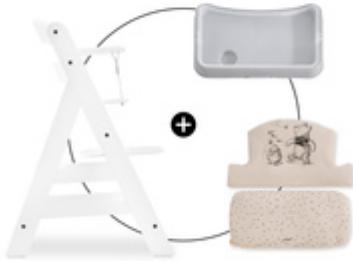

SAFE THANKS TO ANTI-SLIP COATING

Is your child very active? No problem! The underside of the support has anti-slip coating. This prevents the seat pad from slipping during fun and games.

ANTI-RUTSCH
BESCHICHTUNG

KOMFORTABEL & SICHER
EXTRA HOHE RÜCKENLEHNE

EASY ATTACHMENT TO THE HIGHCHAIR

Simple, fast and practical: the Highchair Pad Select is easy to attach to your highchair. The jersey version is attached with hook and loop fastener; the muslin version with press studs.

CAN BE USED WITH CROTCH BELT AND 5-POINT HARNESS

hauck wooden highchairs are all equipped with a crotch belt and a 5-point harness. You can also use both with the highchair seat pad. Your baby is well secured at any age.

KOMFORTABEL & SICHER
VERWENDBAR MIT BEIDEN
ALPHA+ GURTSYSTEMEN

KOMPATIBEL MIT
DEM ALPHA TRAY TISCH

FITS MANY OTHER ACCESSORIES

Combine the highchair seat pad with other hauck accessories for your wooden highchair. From food tray to play tray to storage box, it all fits!